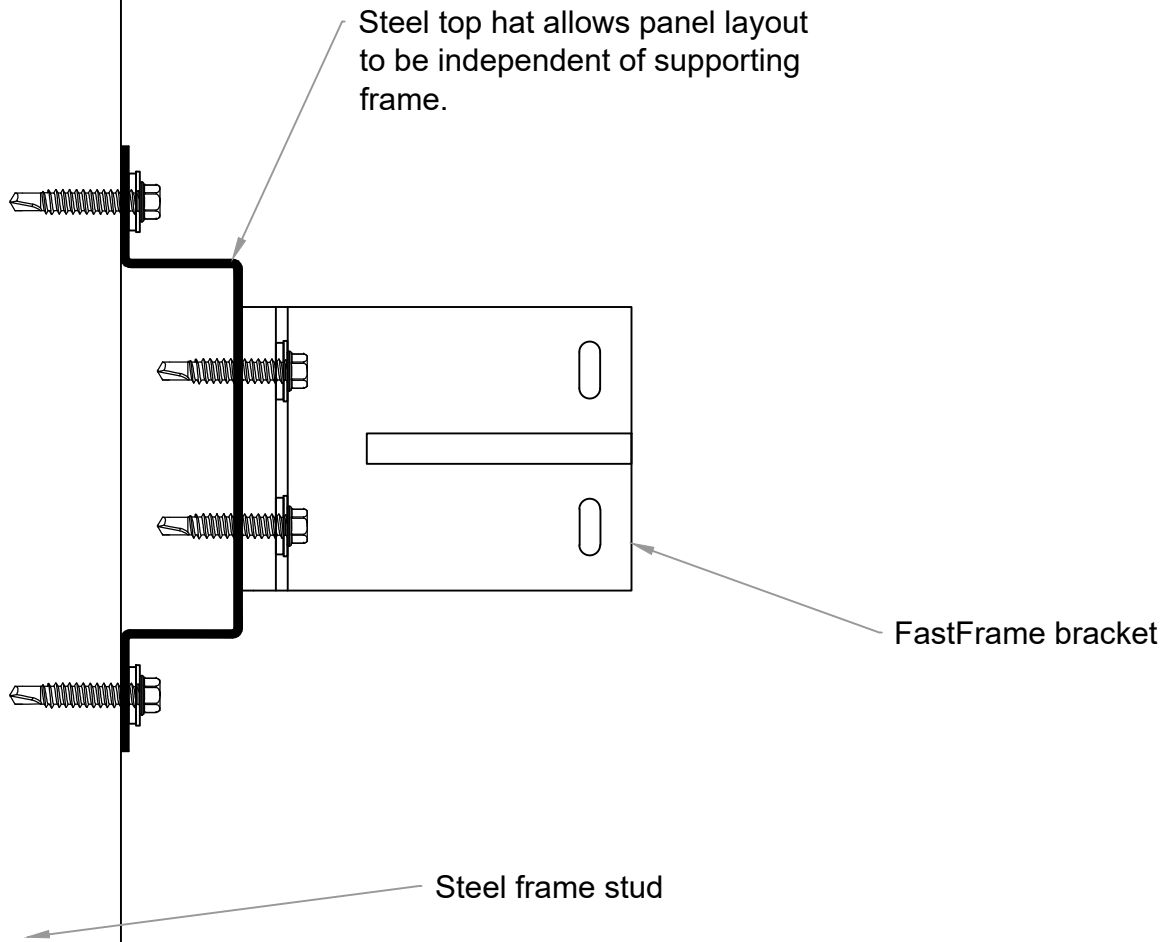

Material: Z35 Folded Galv steel

REF: ST/TH/30/30/100

Edition
ONE

Sheet
1/1

A DIVISION OF AMARI PLASTICS PLC
ALL COPYRIGHTS RESERVED

This drawing remains the property of Plastestrip Profiles, St Austell

Dimensions in mm

Drawn by
GJL

Filename
stth3030100.dwg

Date
03/02/2016

Scale
1:2

Typical detail

Material: Z35 Folded Galv steel

REF: ST/TH/30/30/100

Edition
ONE