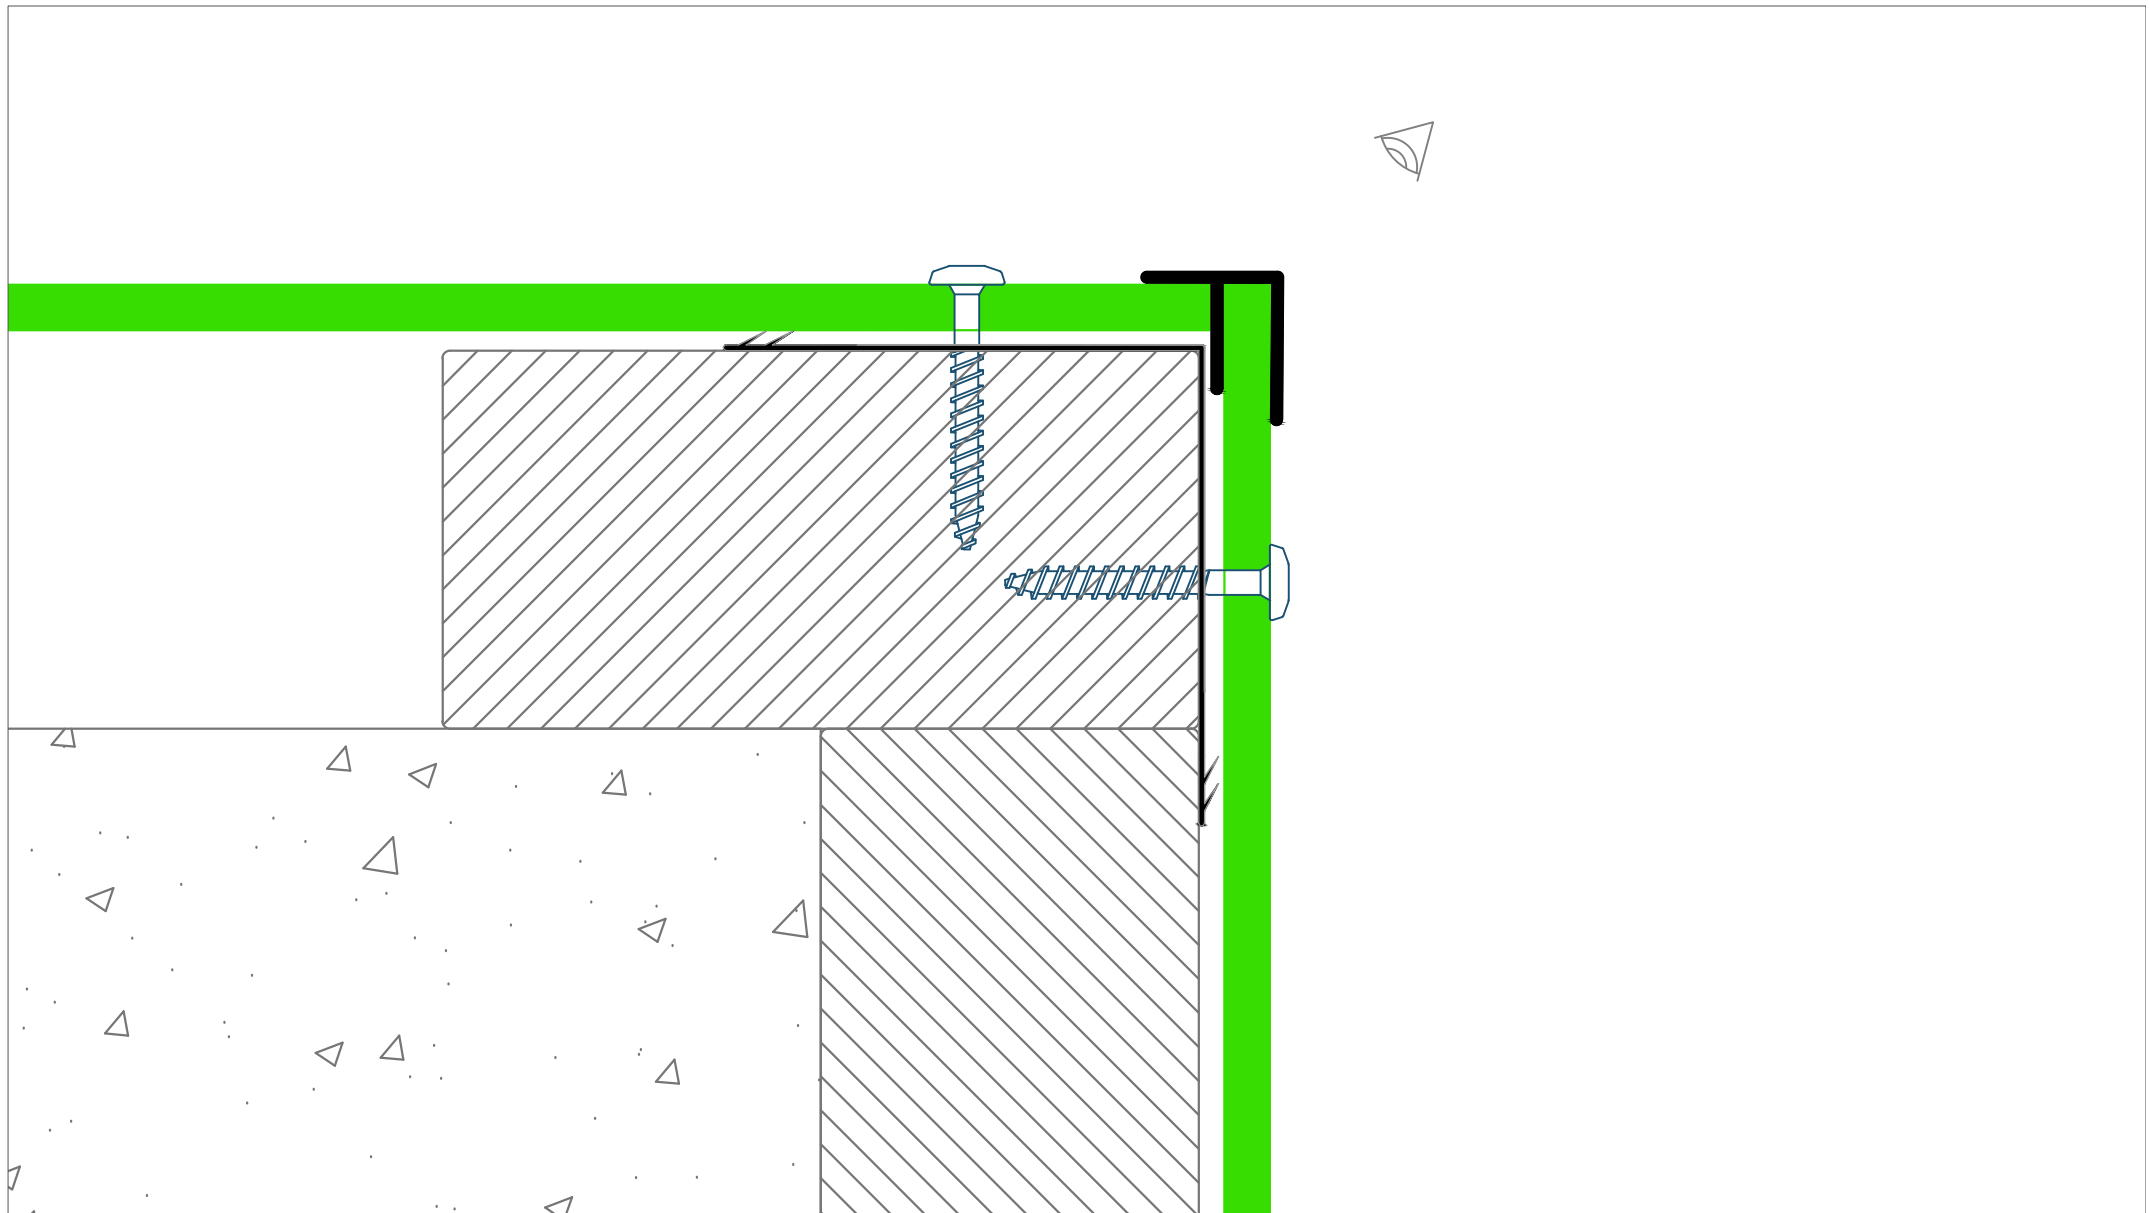

Date  
06/08/2013

Scale  
2:1

Material: uPVC

REF: EF14

Edition  
ONE

Sheet  
1/1

A DIVISION OF AMARI PLASTICS PLC  
ALL COPYRIGHTS RESERVED

This drawing remains the property of Plastestrip Profiles, St Austell

Dimensions in mm

Drawn by  
GJL

Filename  
ef14.dwg

Date  
06/08/2013

Scale  
1:1

Typical detail

Material: uPVC

REF: EF14