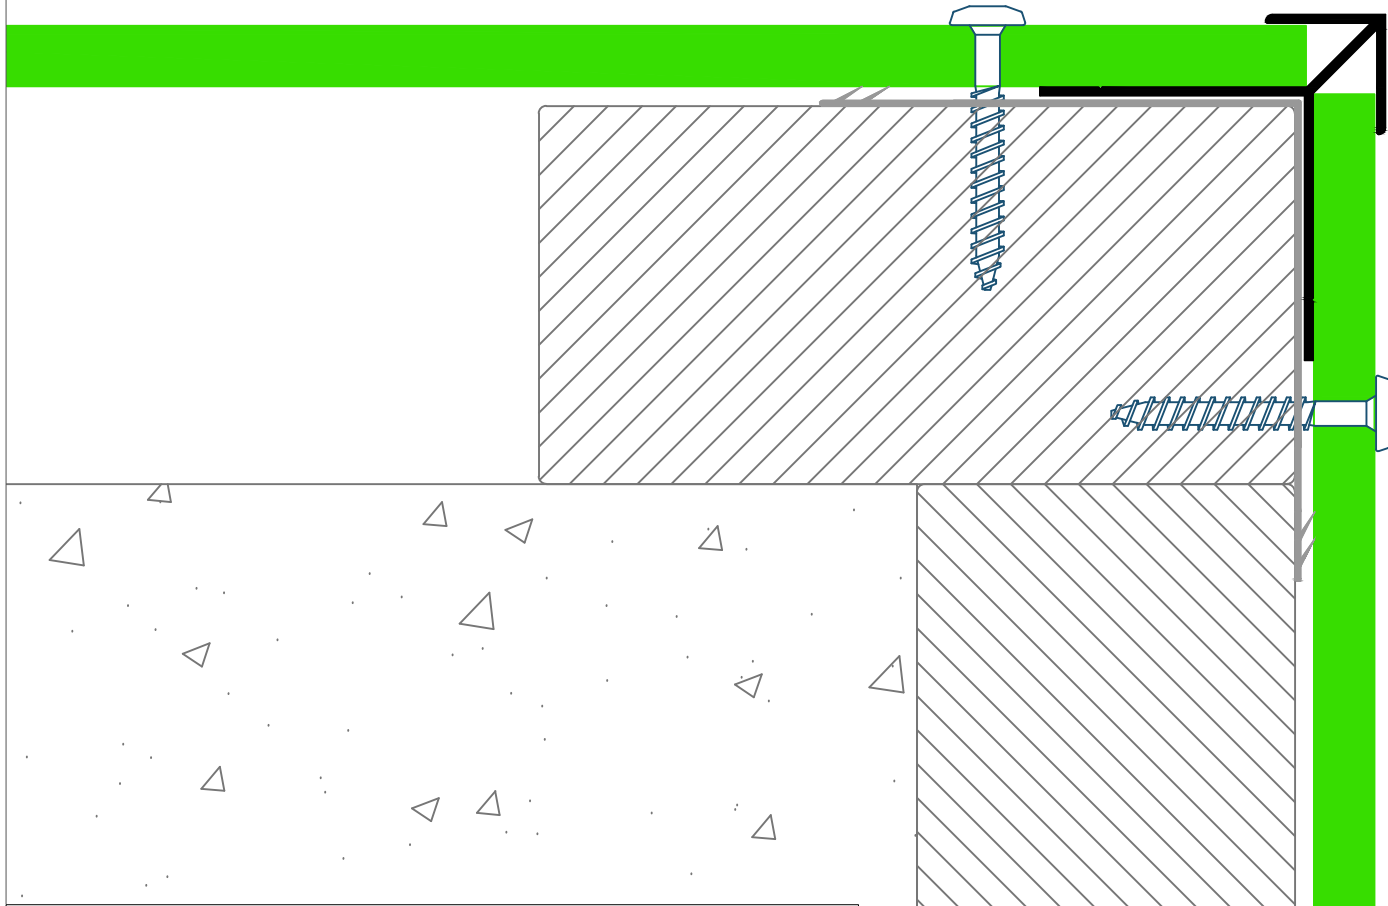

Date
18/03/2013

Scale
2:1

Material: 6063 T6 Aluminium

REF: AL/EX8

Edition
ONE

Sheet
1/1

Please note , when we colour coat our profiles, only visible faces (as shown in this detail) are covered.If you wish to use the profile in a different way, please let our sales team know when you order so we can coat the correct faces for your installation. Thanks

Date
18/03/2013

Scale
1:1

Typical detail

Material: 6063 T6 Aluminium

REF: AL/EX8

Edition
ONE

Sheet
1/1