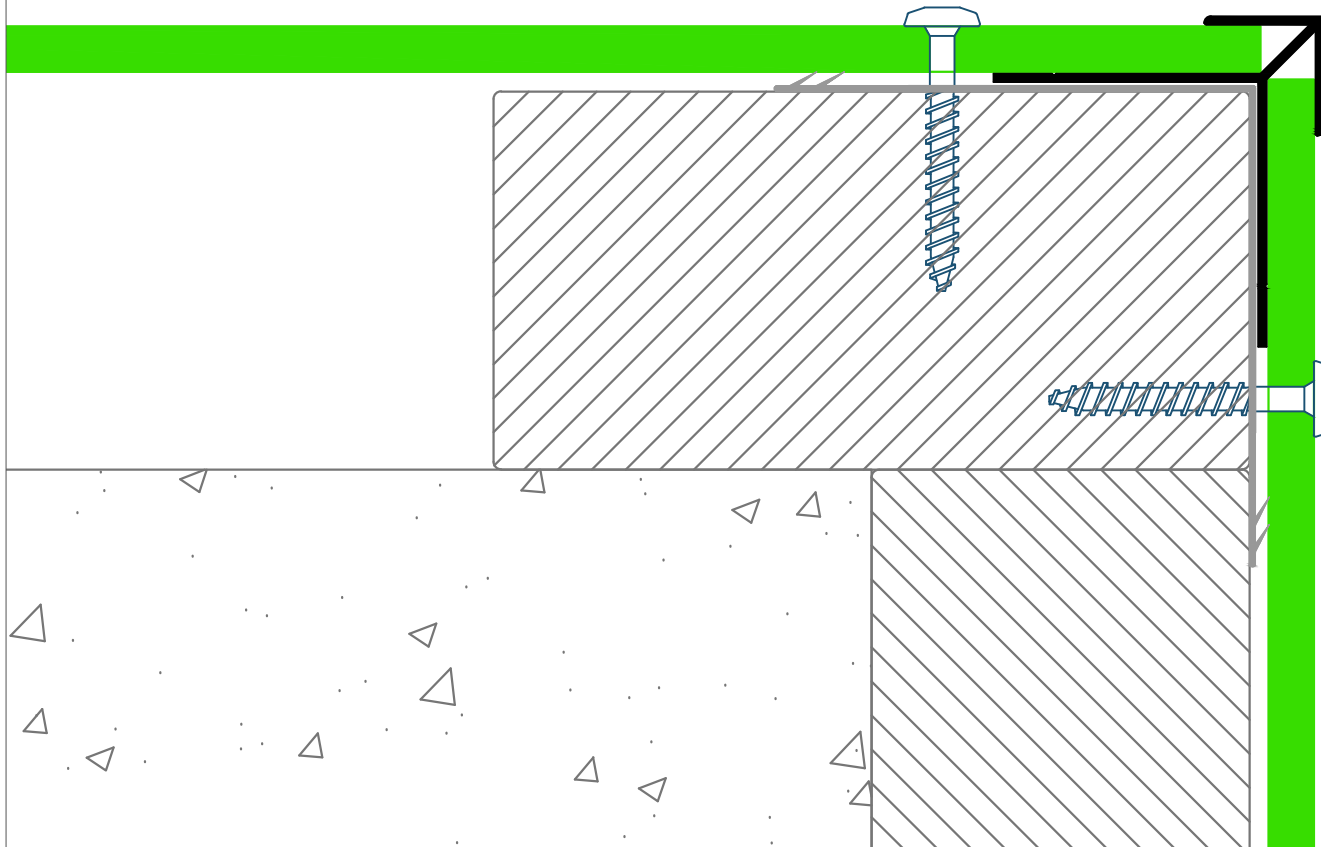

Date  
18/03/2013

Scale  
2:1

Material: 6063 T6 Aluminium

REF: AL/EX6

Edition  
ONE

Sheet  
1/1

Please note , when we colour coat our profiles, only visible faces (as shown in this detail) are covered.If you wish to use the profile in a different way, please let our sales team know when you order so we can coat the correct faces for your installation. Thanks

A DIVISION OF AMARI PLASTICS PLC  
ALL COPYRIGHTS RESERVED

This drawing remains the property of Plastestrip Profiles, St Austell

Dimensions in mm

Drawn by  
GJL

Filename  
alex6.dwg

Date  
18/03/2013

Scale  
1:1