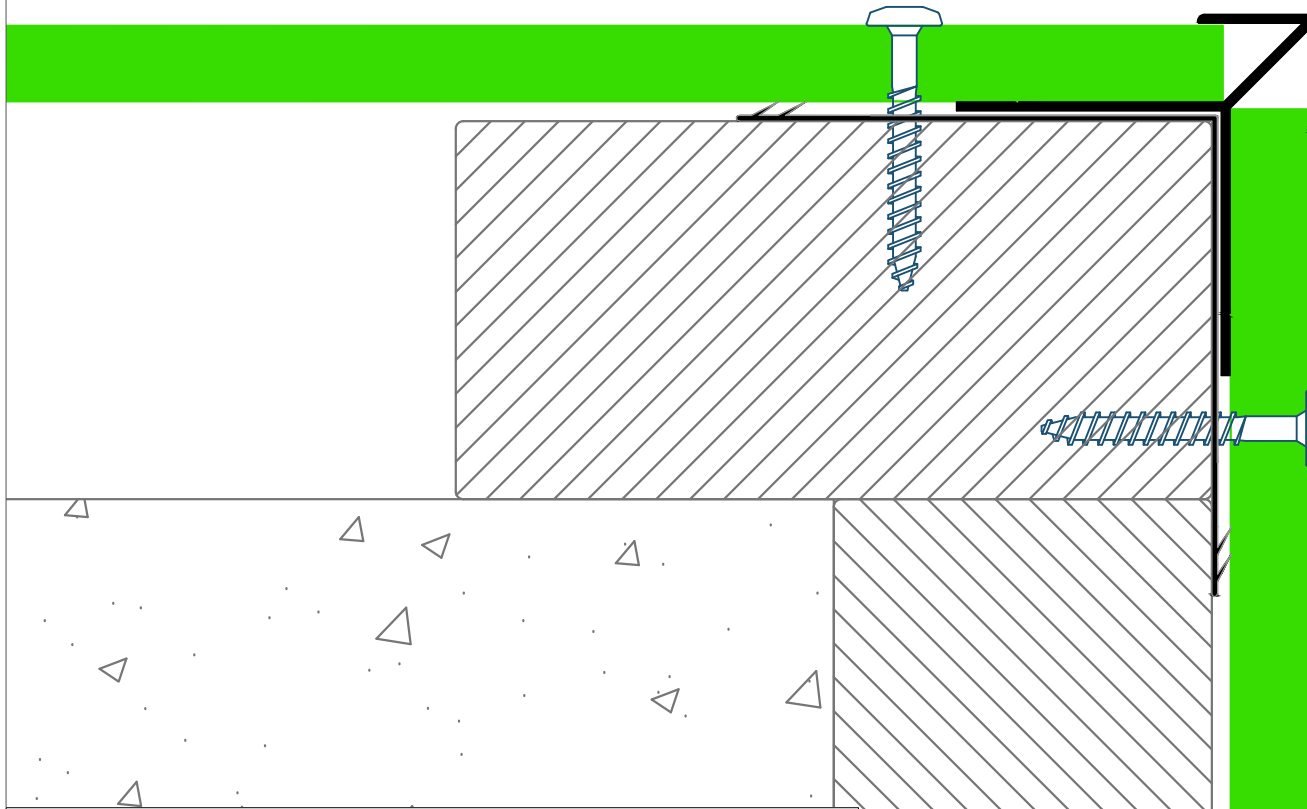

Date
02/08/2013

Scale
2:1

Material: 6063 T6 Aluminium

REF: AL/EX10

Edition
ONE

Sheet
1/1

Please note , when we colour coat our profiles, only visible faces (as shown in this detail) are covered.If you wish to use the profile in a different way, please let our sales team know when you order so we can coat the correct faces for your installation. Thanks

Date
02/08/2013

Scale
1:1

Typical detail

Material: 6063 T6 Aluminium

REF: AL/EX10

Edition
ONE

Sheet
1/1