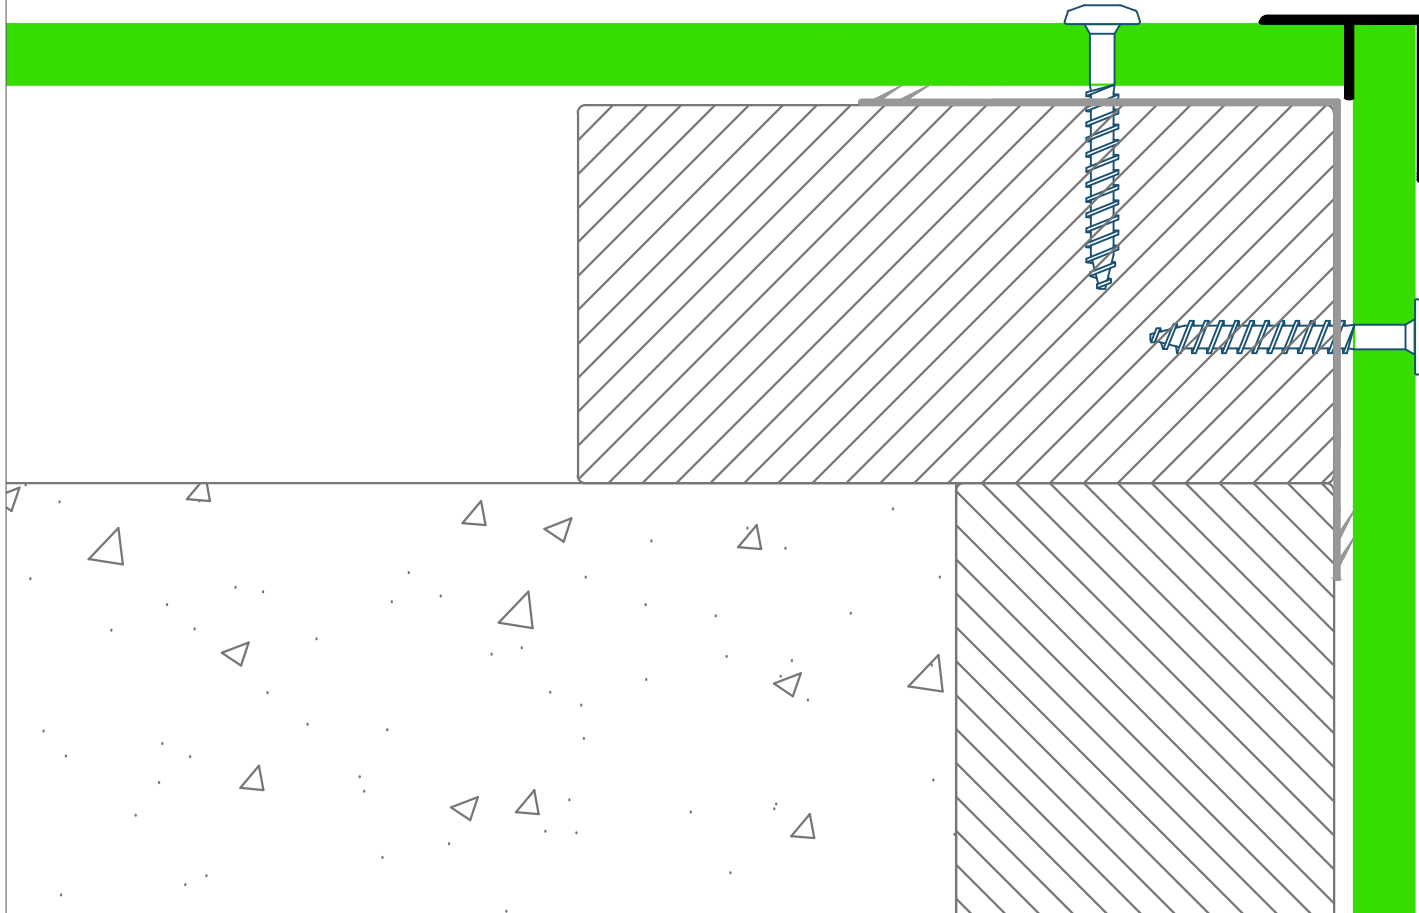

A DIVISION OF AMARI PLASTICS PLC
ALL COPYRIGHTS RESERVED

This drawing remains the property of Plastestrip Profiles, St Austell

Dimensions in mm

Drawn by
GJL

Filename
alef8.dwg

Date
05/08/2013

Scale
1:1

Typical detail