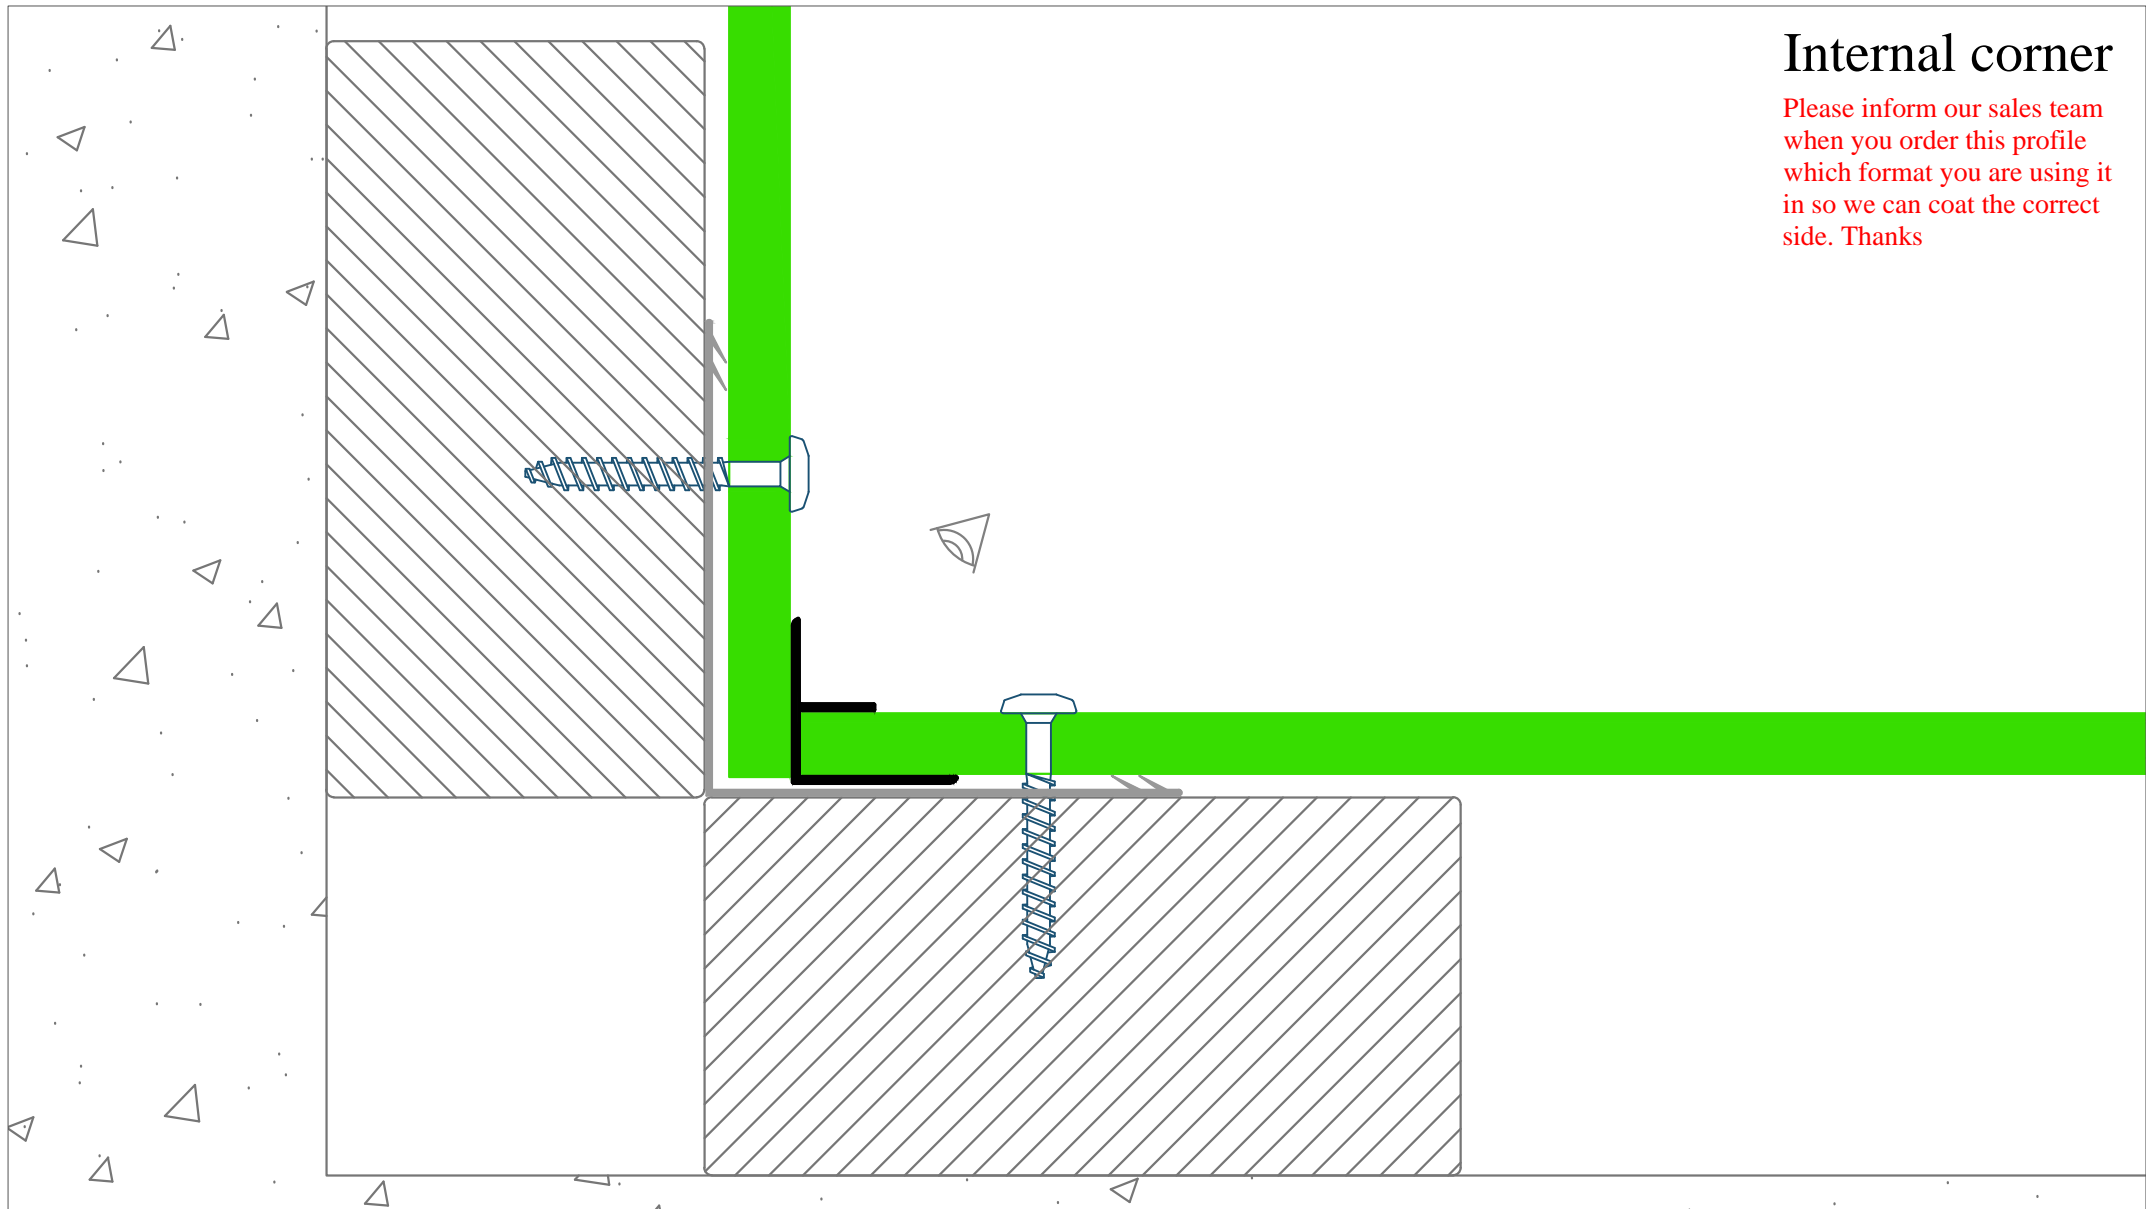

Date
05/08/2013

Scale
2:1

Material: 6063 T6 Aluminium

REF: AL/EF8

Edition
ONE

Sheet
1/1

Internal corner

Please inform our sales team when you order this profile which format you are using it in so we can coat the correct side. Thanks