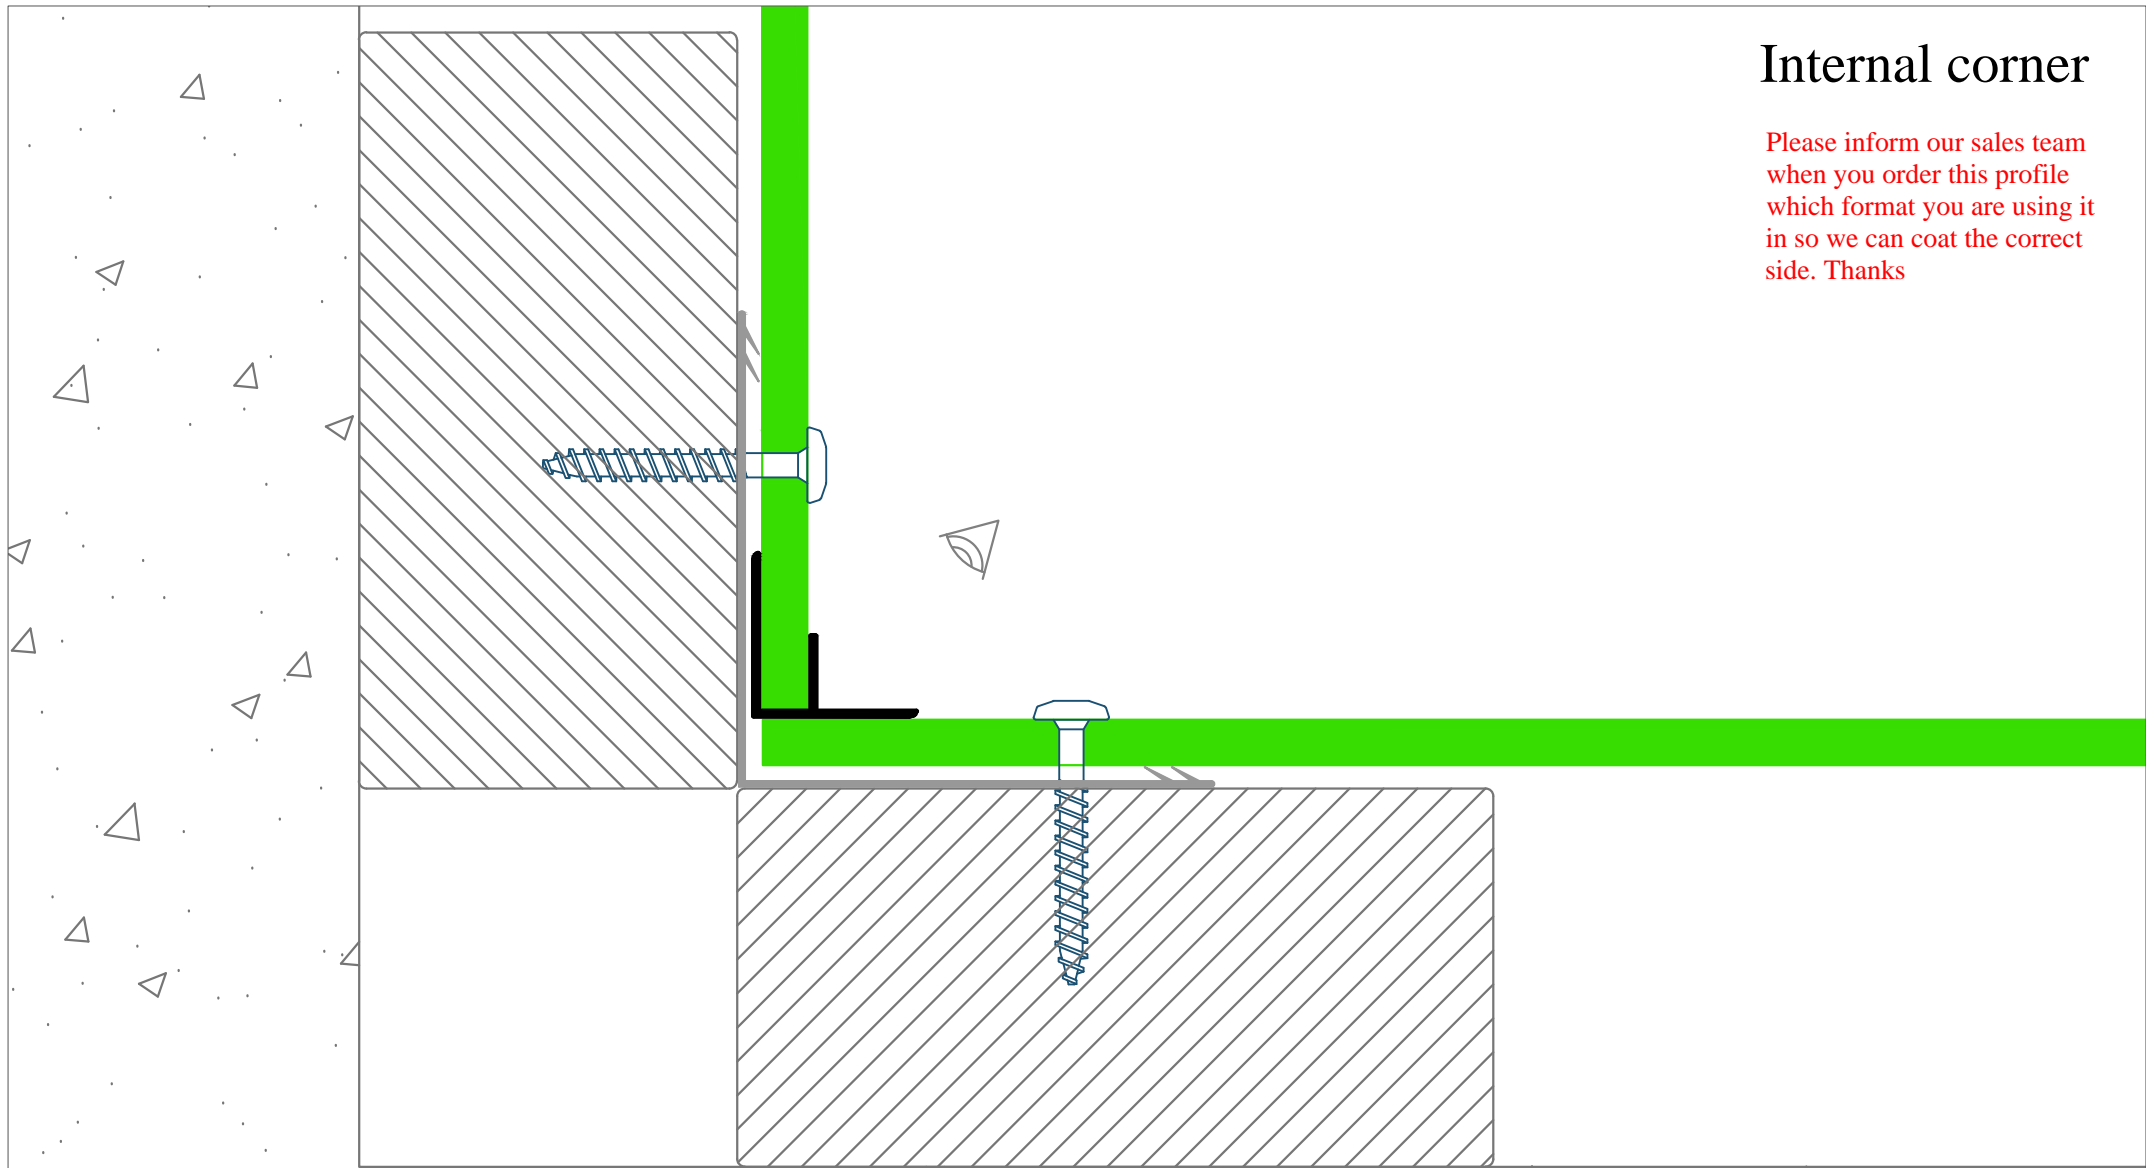

Date
05/08/2013

Scale
2:1

Material: 6063 T6 Aluminium

REF: AL/EF6

Edition
ONE

Sheet
1/1

Internal corner

Please inform our sales team when you order this profile which format you are using it in so we can coat the correct side. Thanks