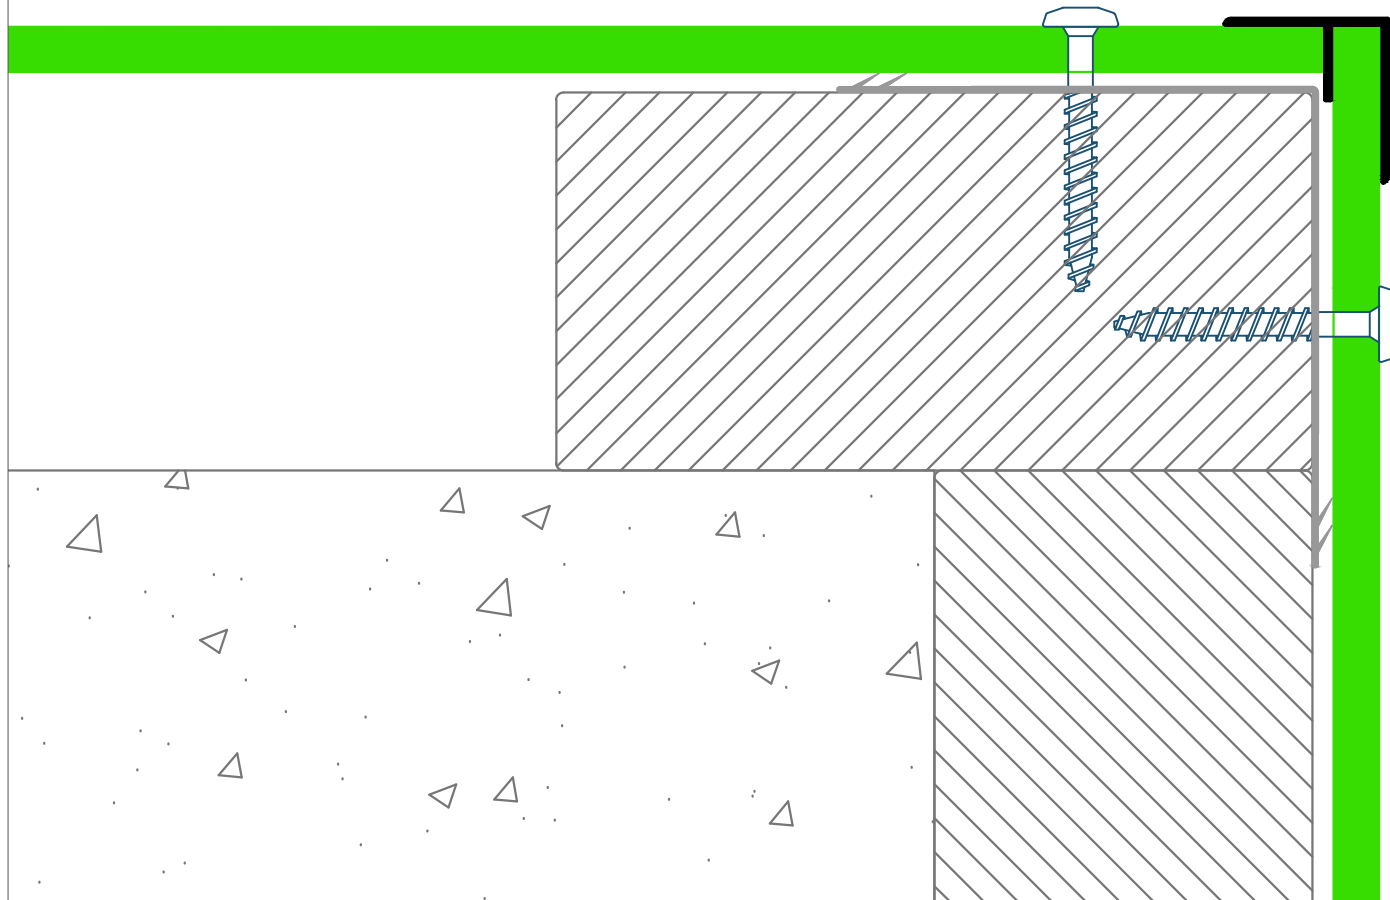

A DIVISION OF AMARI PLASTICS PLC
ALL COPYRIGHTS RESERVED

This drawing remains the property of Plastestrip Profiles, St Austell

Dimensions in mm

Drawn by
GJL

Filename
alef6.dwg

Date
05/08/2013

Scale
1:1

Typical detail