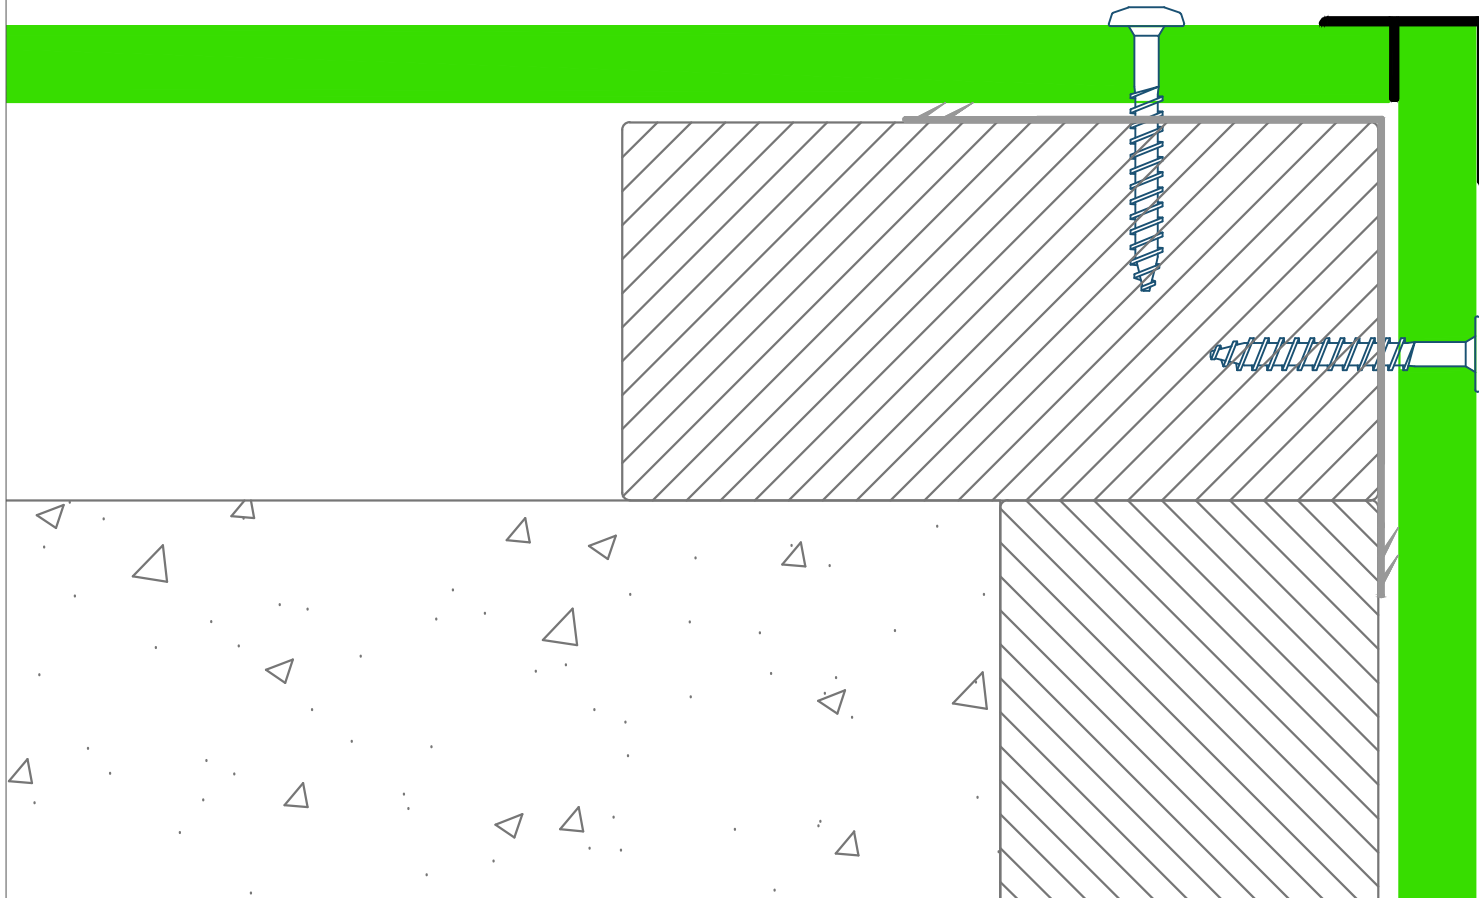

External corner

Please inform our sales team when you order this profile which format you are using it in so we can coat the correct side. Thanks

A DIVISION OF AMARI PLASTICS PLC
ALL COPYRIGHTS RESERVED

This drawing remains the property of Plastestrip Profiles, St Austell

Dimensions in mm

Drawn by
GJL

Filename
alef10.dwg

Date
05/08/2013

Scale
1:1

Typical detail

Material: 6063 T6 Aluminium

REF: AL/EF10

Edition
ONE

Sheet
1/1