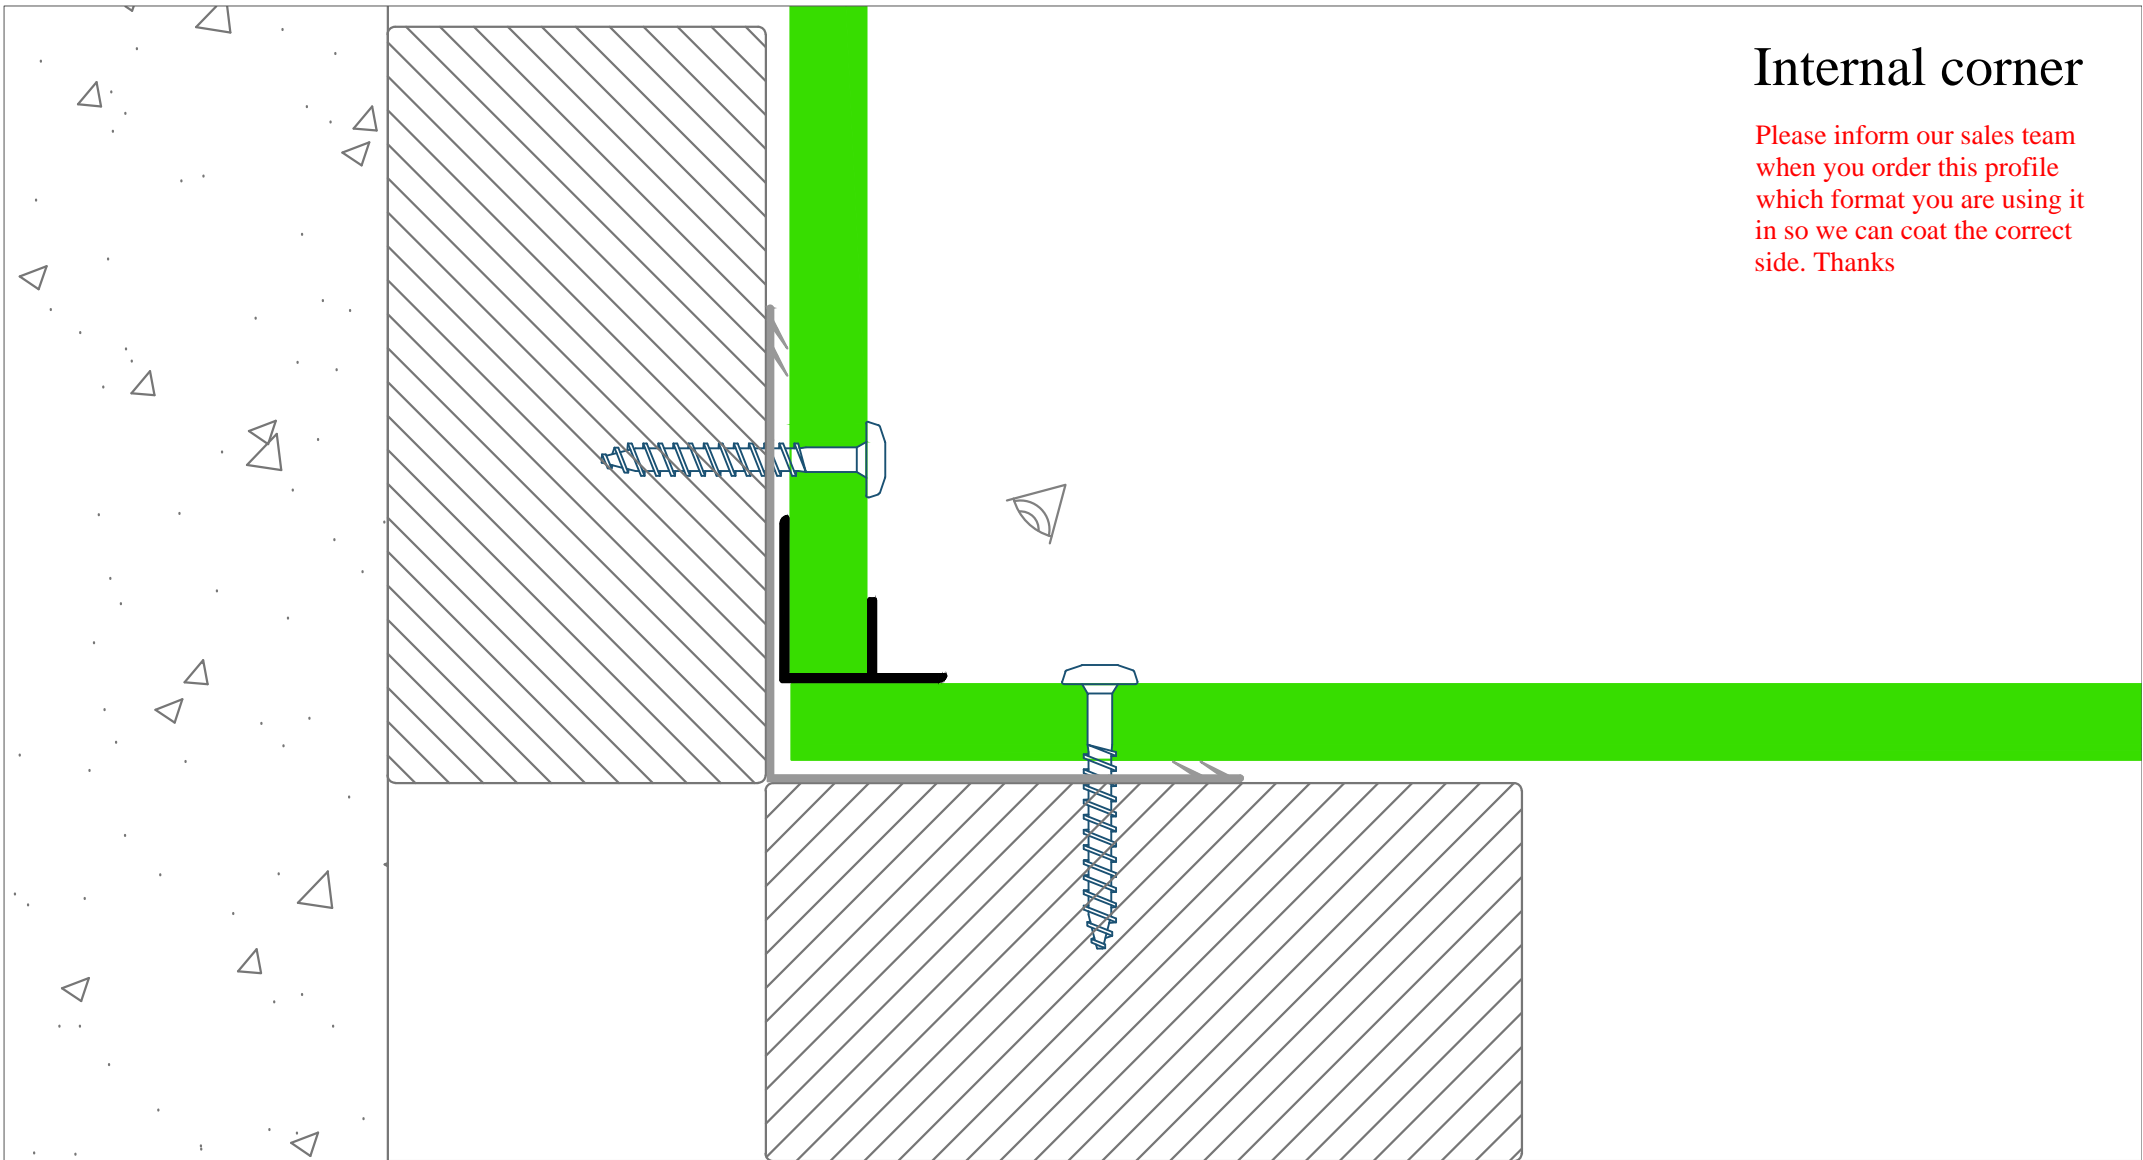

Internal corner

Please inform our sales team when you order this profile which format you are using it in so we can coat the correct side. Thanks

A DIVISION OF AMARI PLASTICS PLC
ALL COPYRIGHTS RESERVED

This drawing remains the property of Plastestrip Profiles, St Austell

Dimensions in mm

Drawn by
GJL

Filename
alef10.dwg

Date
05/08/2013

Scale
###

Typical detail

Material: 6063 T6 Aluminium

REF: AL/EF10

Edition
ONE

Sheet
1/1