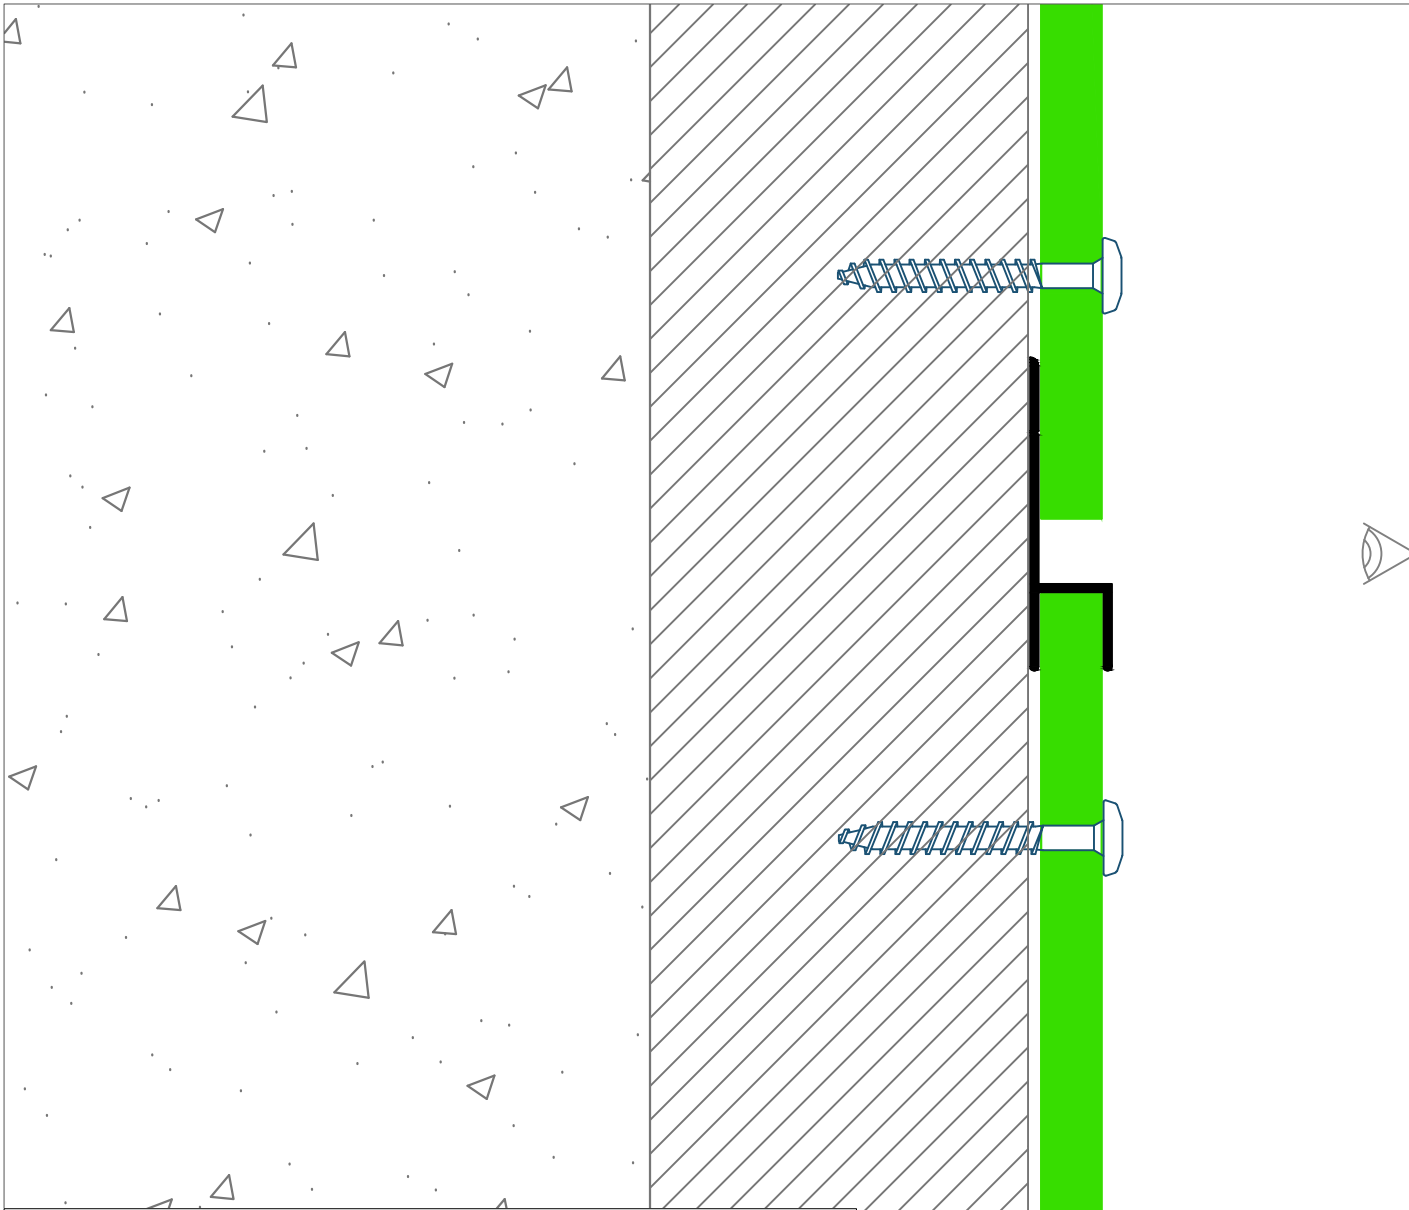

Date
25/11/2013

Scale
2:1

Material: 6063 T6 Aluminium

REF: AL/CH8

Edition
ONE

Sheet
1/1

Please note , when we colour coat our profiles, only visible faces (as shown in this detail) are covered.If you wish to use the profile in a different way, please let our sales team know when you order so we can coat the correct faces for your installation. Thanks

Date
25/11/2013

Scale
1:1

Typical detail

Material: 6063 T6 Aluminium

REF: AL/CH8

Edition
ONE

Sheet
1/1