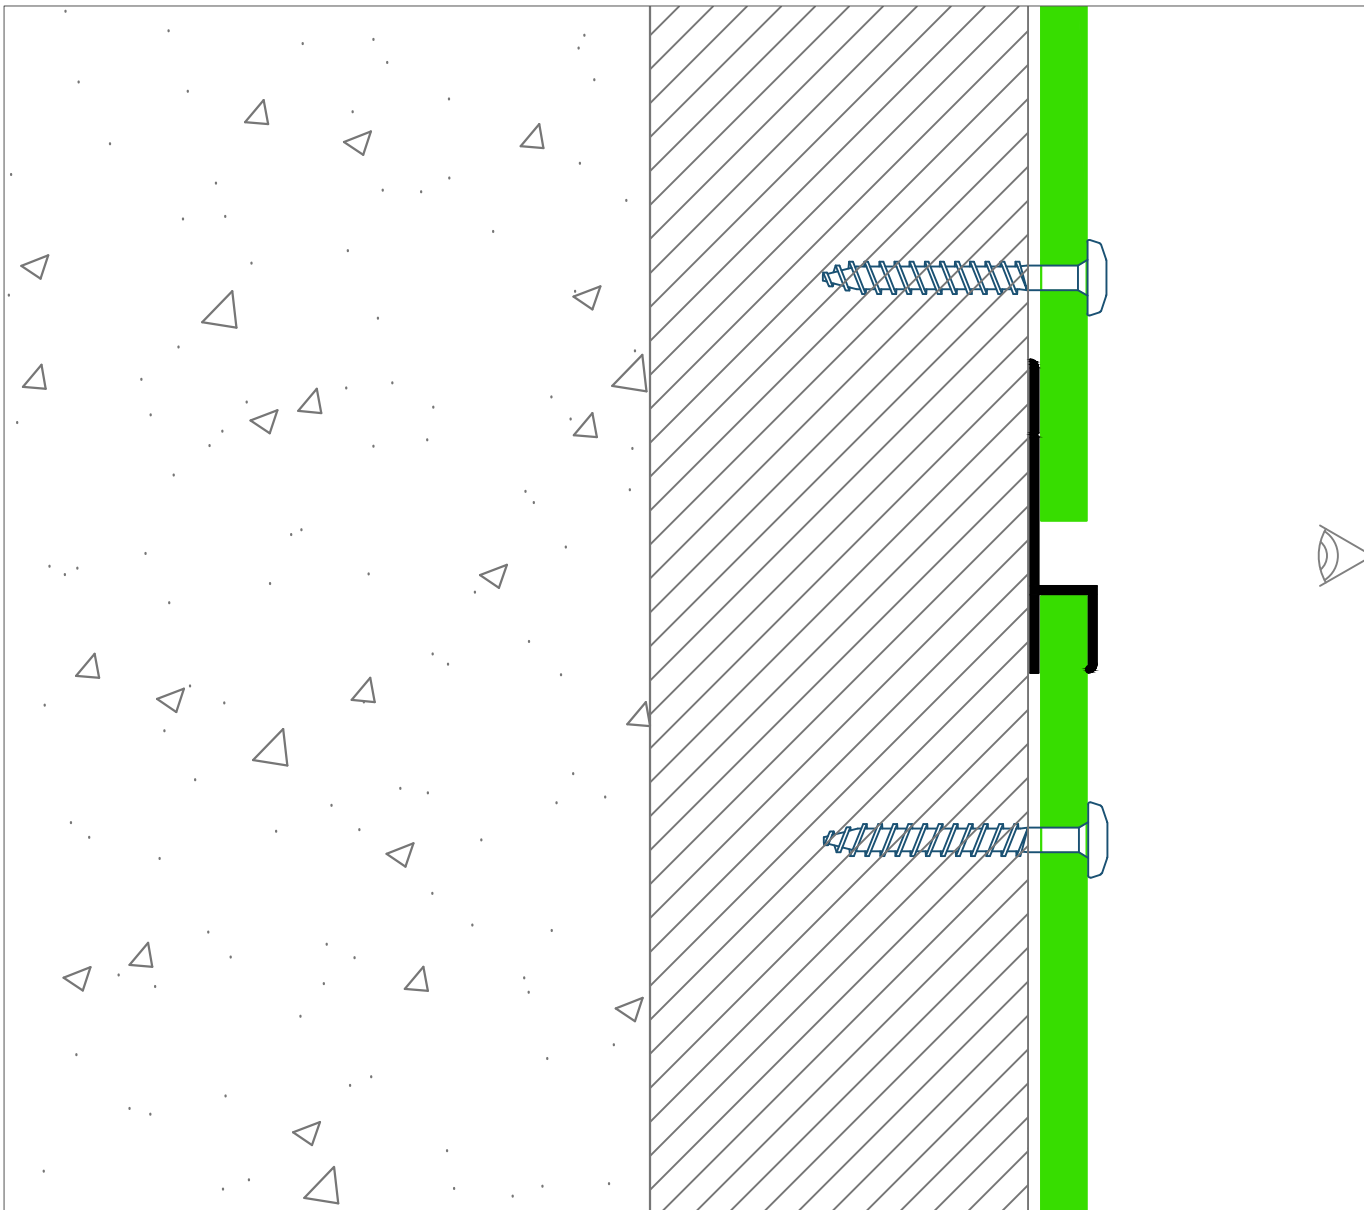

Date  
03/03/2014

Scale  
2:1

Material: 6063 T6 Aluminium

REF: AL/CH6

Edition  
ONE

Sheet  
1/1

Please note , when we colour coat our profiles, only visible faces (as shown in this detail) are covered.If you wish to use the profile in a different way, please let our sales team know when you order so we can coat the correct faces for your installation. Thanks

Date  
03/03/2014

Scale  
1:1

Typical detail

Material: 6063 T6 Aluminium

REF: AL/CH6

Edition  
ONE

Sheet  
1/1