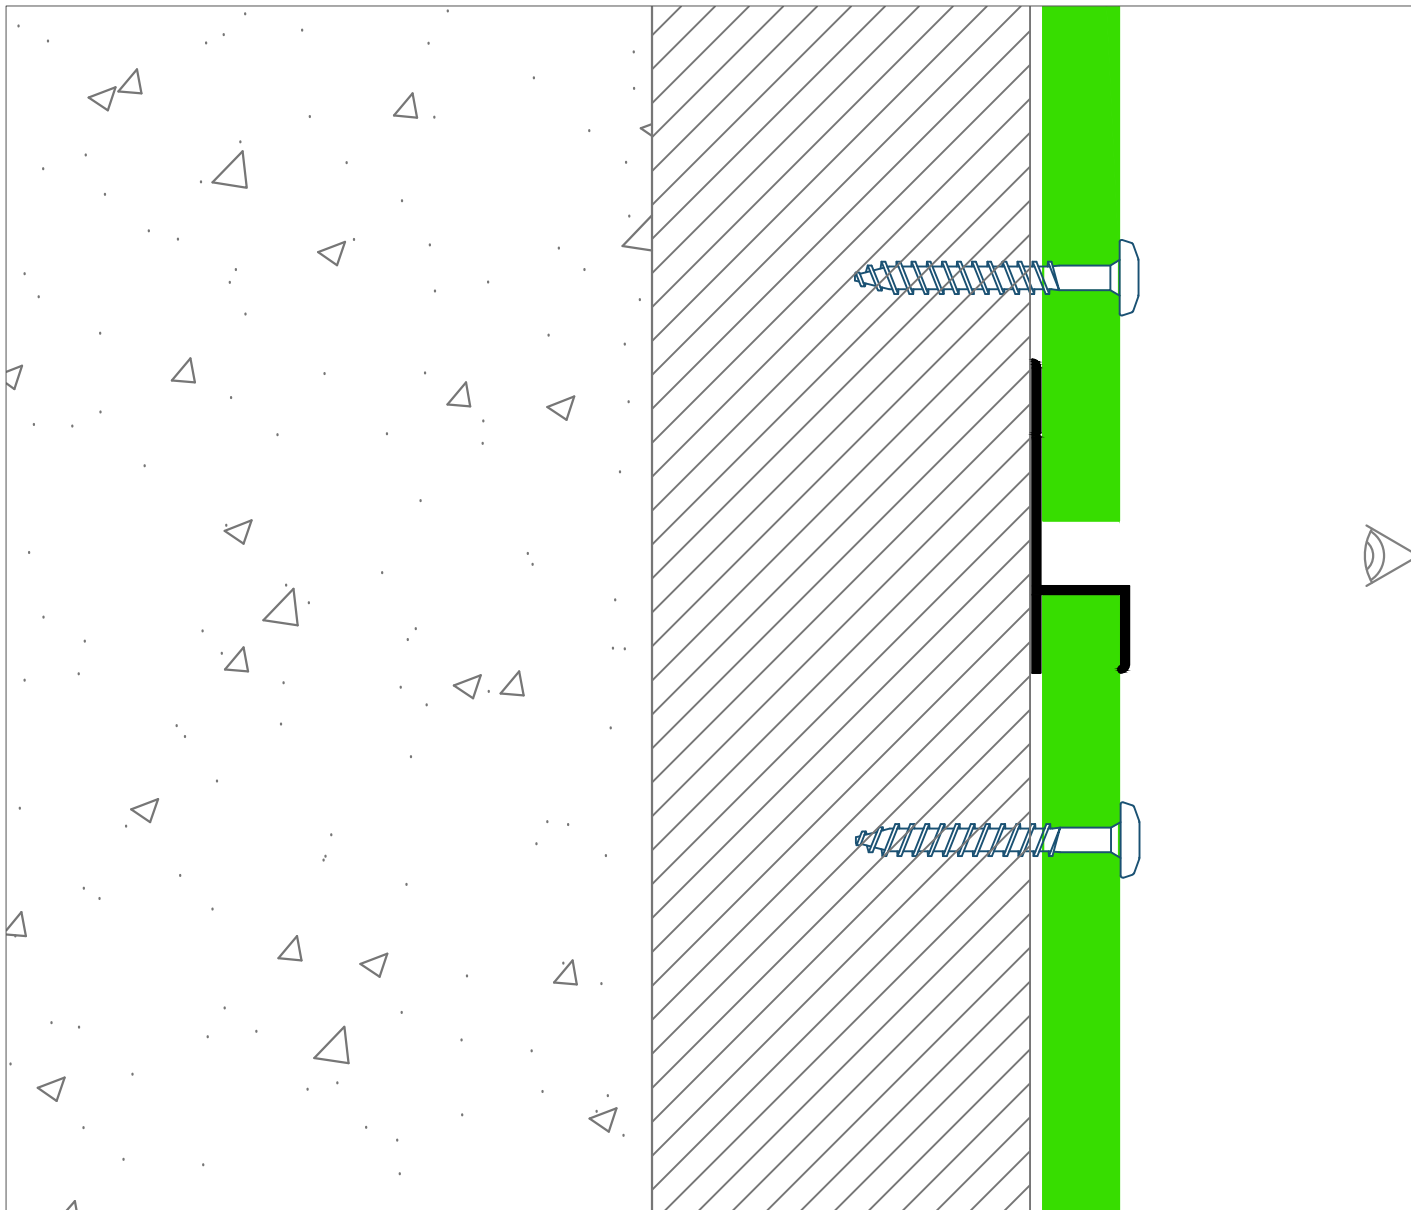

Date
03/03/2014

Scale
2:1

Material: 6063 T6 Aluminium

REF: AL/CH10

Edition
ONE

Sheet
1/1

Please note , when we colour coat our profiles, only visible faces (as shown in this detail) are covered.If you wish to use the profile in a different way, please let our sales team know when you order so we can coat the correct faces for your installation. Thanks

Date
03/03/2014

Scale
1:1

Typical detail

Material: 6063 T6 Aluminium

REF: AL/CH10

Edition
ONE

Sheet
1/1