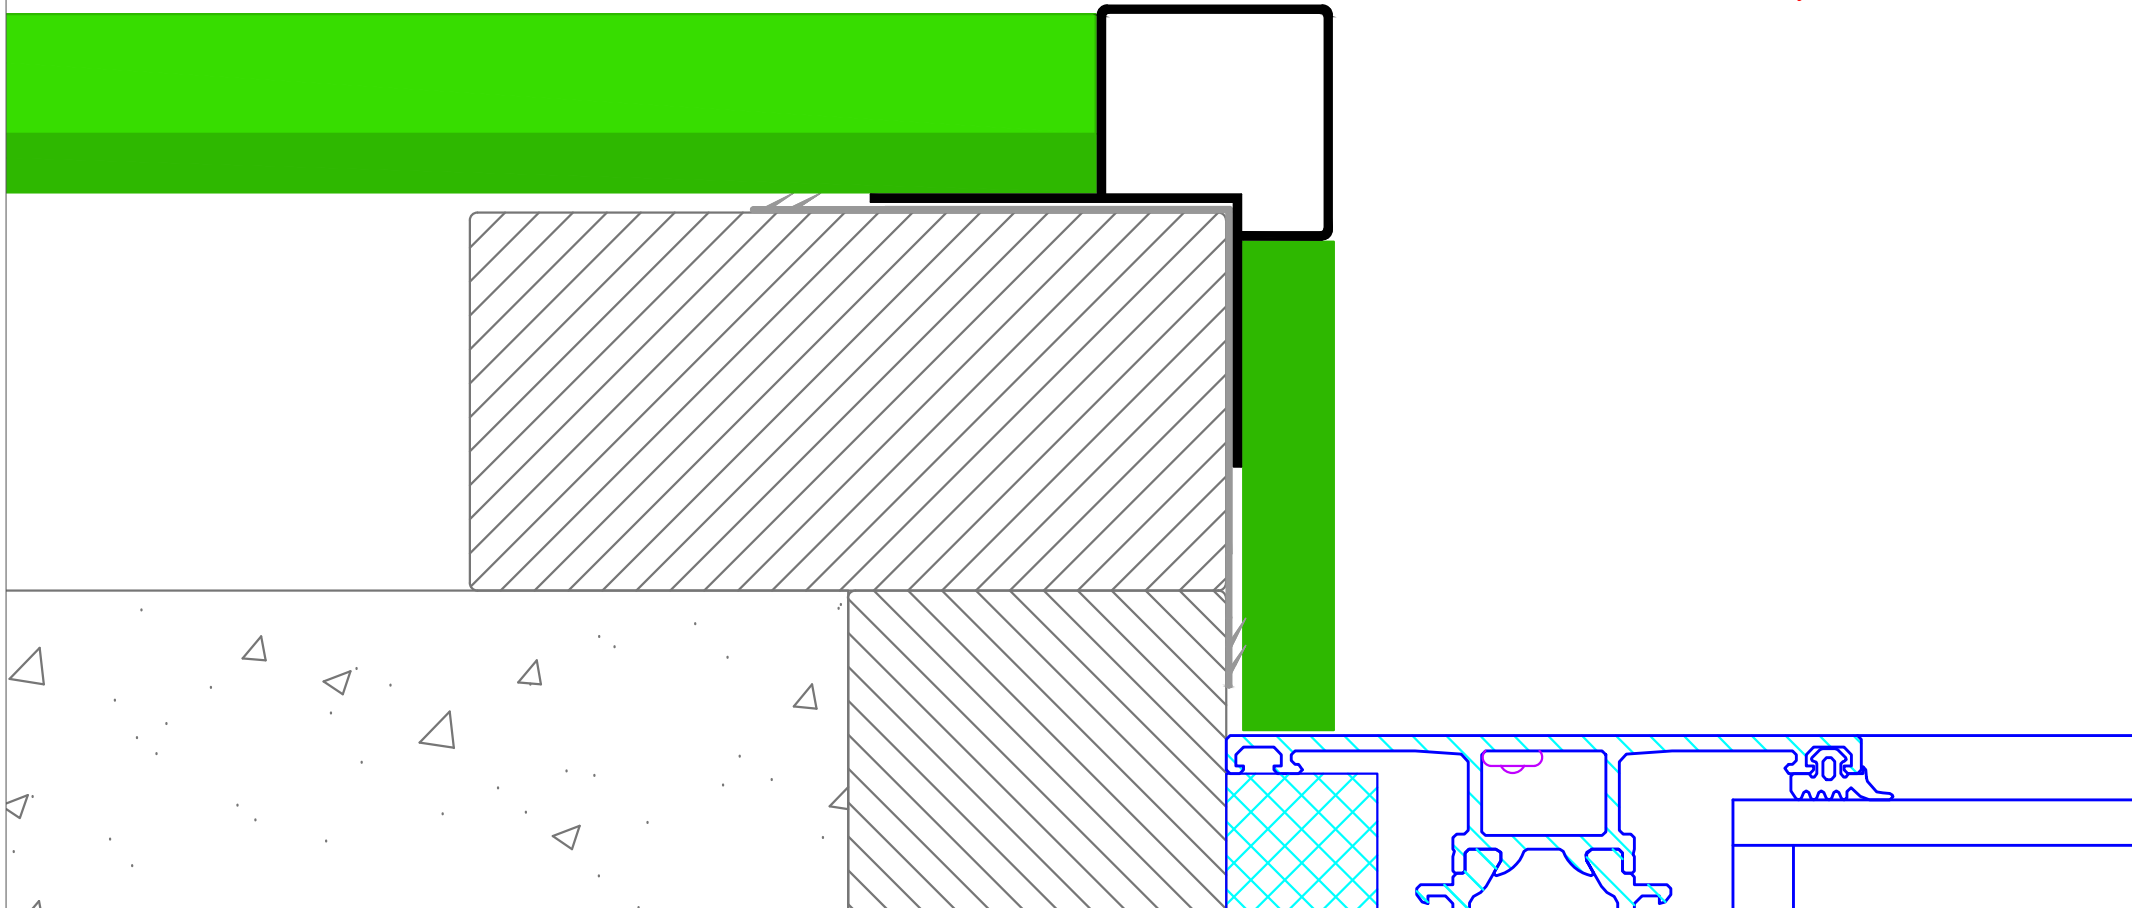

Date
03/06/2014

Scale
2:1

Approval

Name: _____

Signature: _____

Date: _____

Material: 6063 T6 grade Aluminium

REF: AL/125/13

Edition
ONE

Sheet
1/1

Please note , when we colour coat our profiles, only visible faces (as shown in this detail) are covered.If you wish to use the profile in a different way, please let our sales team know when you order so we can coat the correct faces for your installation. Thanks

A DIVISION OF AMARI PLASTICS PLC
ALL COPYRIGHTS RESERVED

This drawing remains the property of Plastestrip Profiles, St Austell

Dimensions in mm

Drawn by
GJL

Filename
al12513.dwg

Date
03/06/2014

Scale
1:1

Typical detail