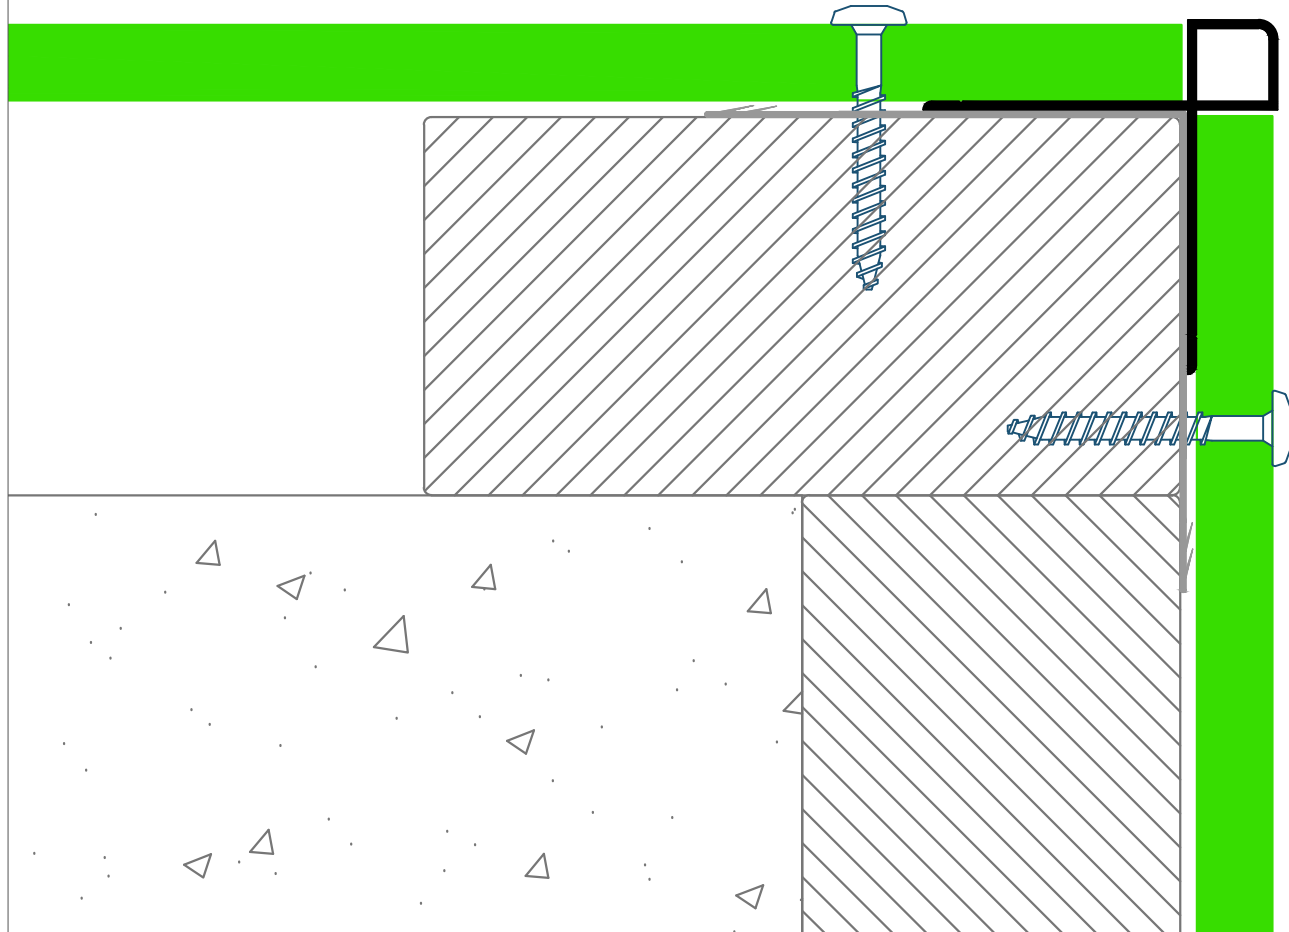

Date  
03/06/2014

Scale  
2:1

Material: 6063 T6 Aluminium

REF: AL/110P

Edition  
ONE

Sheet  
1/1

Please note , when we colour coat our profiles, only visible faces (as shown in this detail) are covered.If you wish to use the profile in a different way, please let our sales team know when you order so we can coat the correct faces for your installation. Thanks

A DIVISION OF AMARI PLASTICS PLC  
ALL COPYRIGHTS RESERVED

This drawing remains the property of Plastestrip Profiles, St Austell

Dimensions in mm

Drawn by  
GJL

Filename  
al110.dwg

Date  
03/06/2014

Scale  
1:1