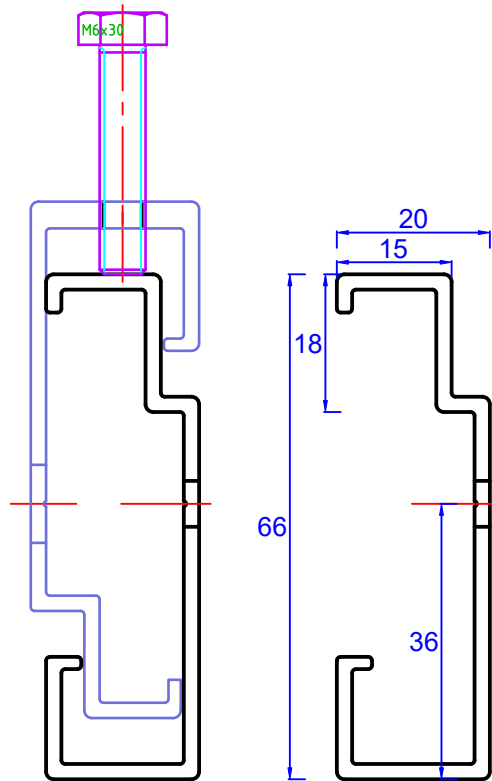

Mechanical secret fix rail

G-C02202020