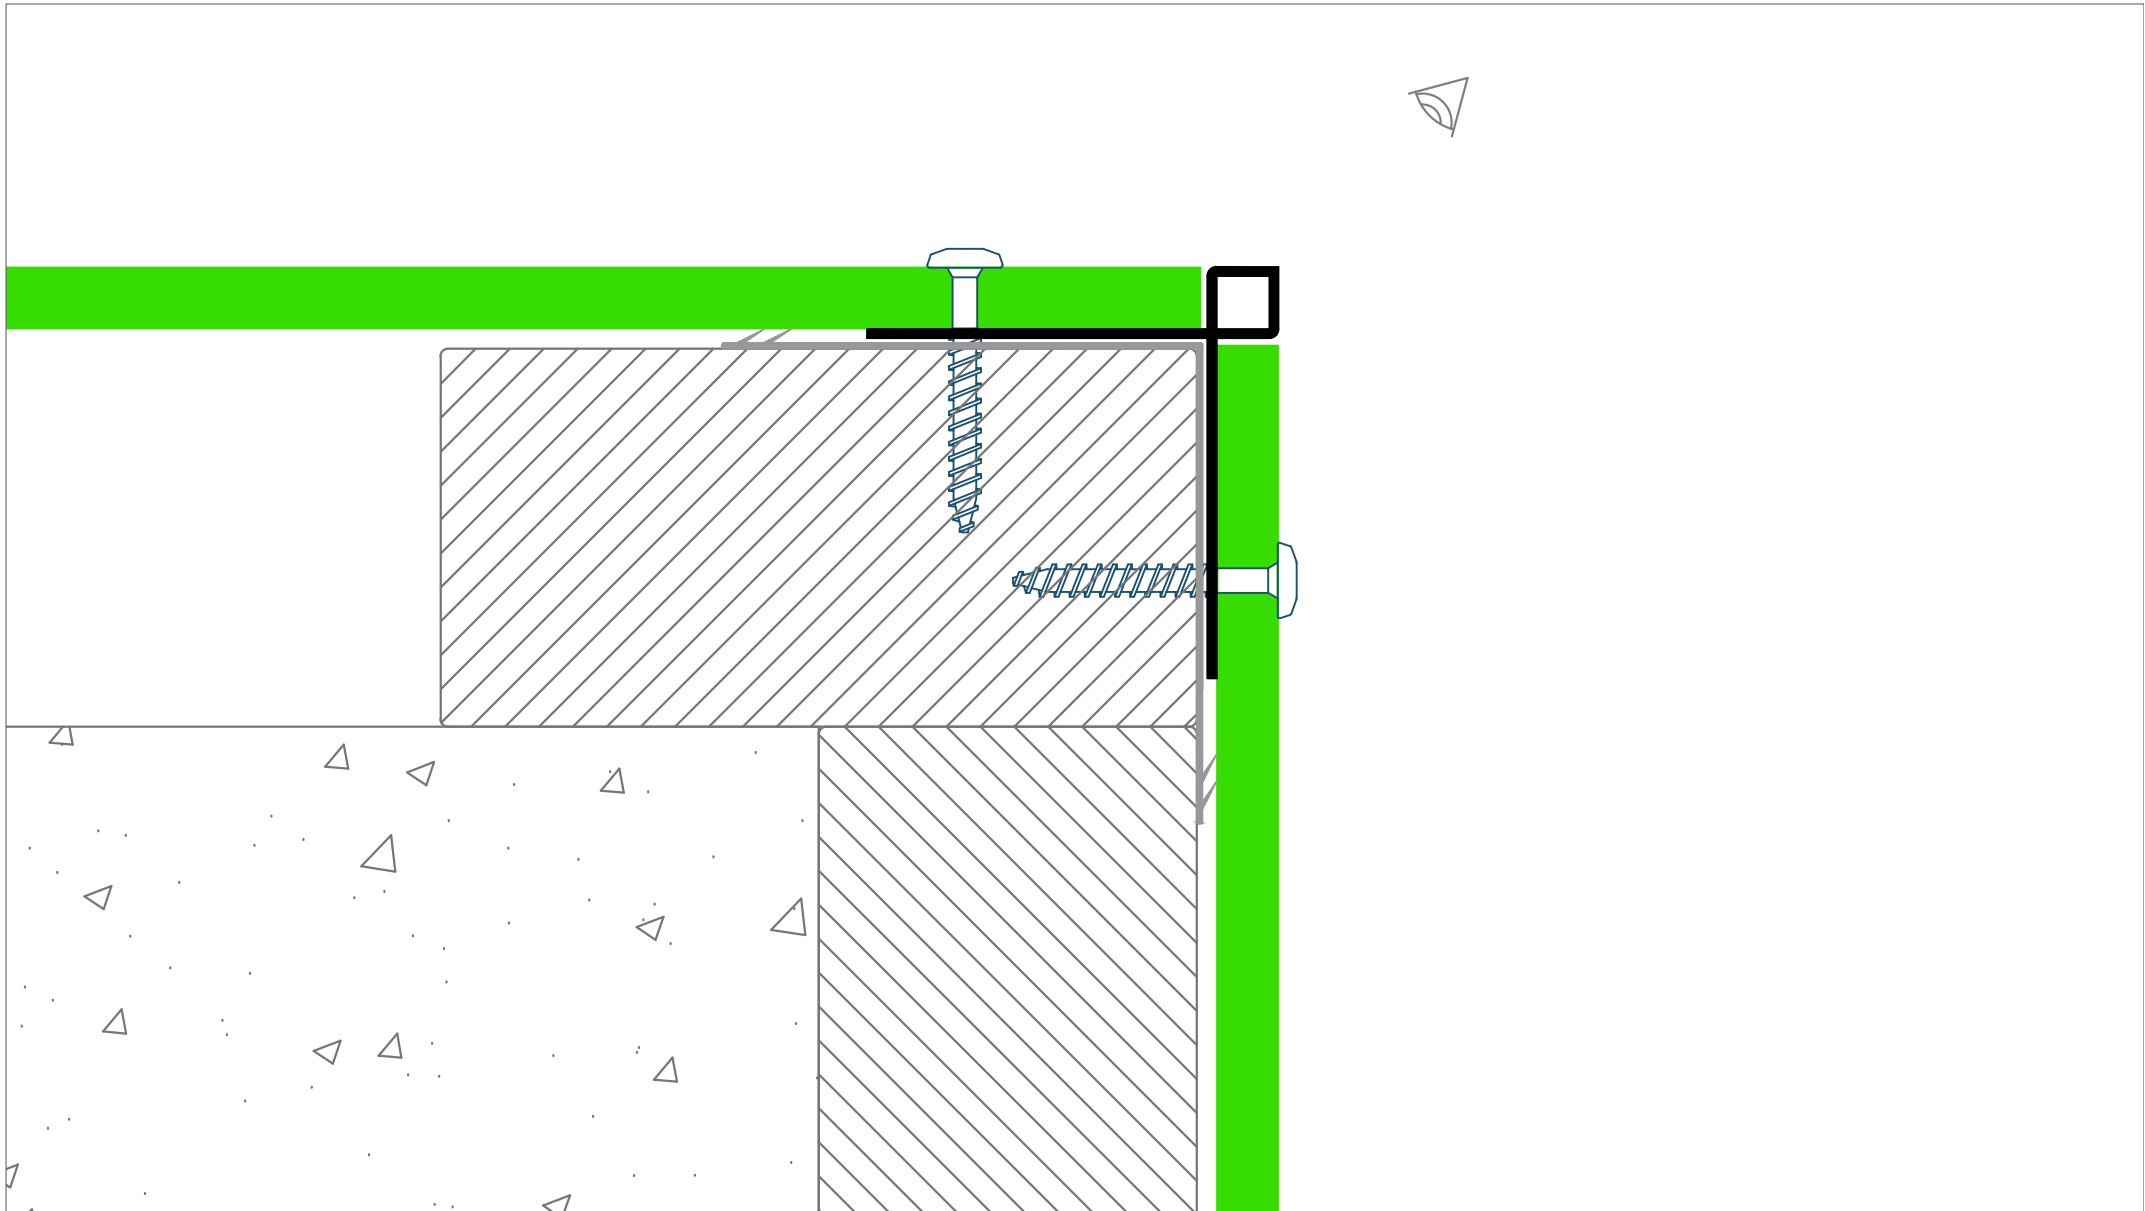

Scale
2:1

Material: uPVC

REF: 018

Edition
ONE

Sheet
1/1

A DIVISION OF AMARI PLASTICS PLC
ALL COPYRIGHTS RESERVED

This drawing remains the property of Plastestrip Profiles, St Austell

Dimensions in mm

Drawn by
GJL

Filename
018.dwg

Date
17/06/2013

Scale
1:1

Typical detail

Material: uPVC

REF: 018

Edition
ONE