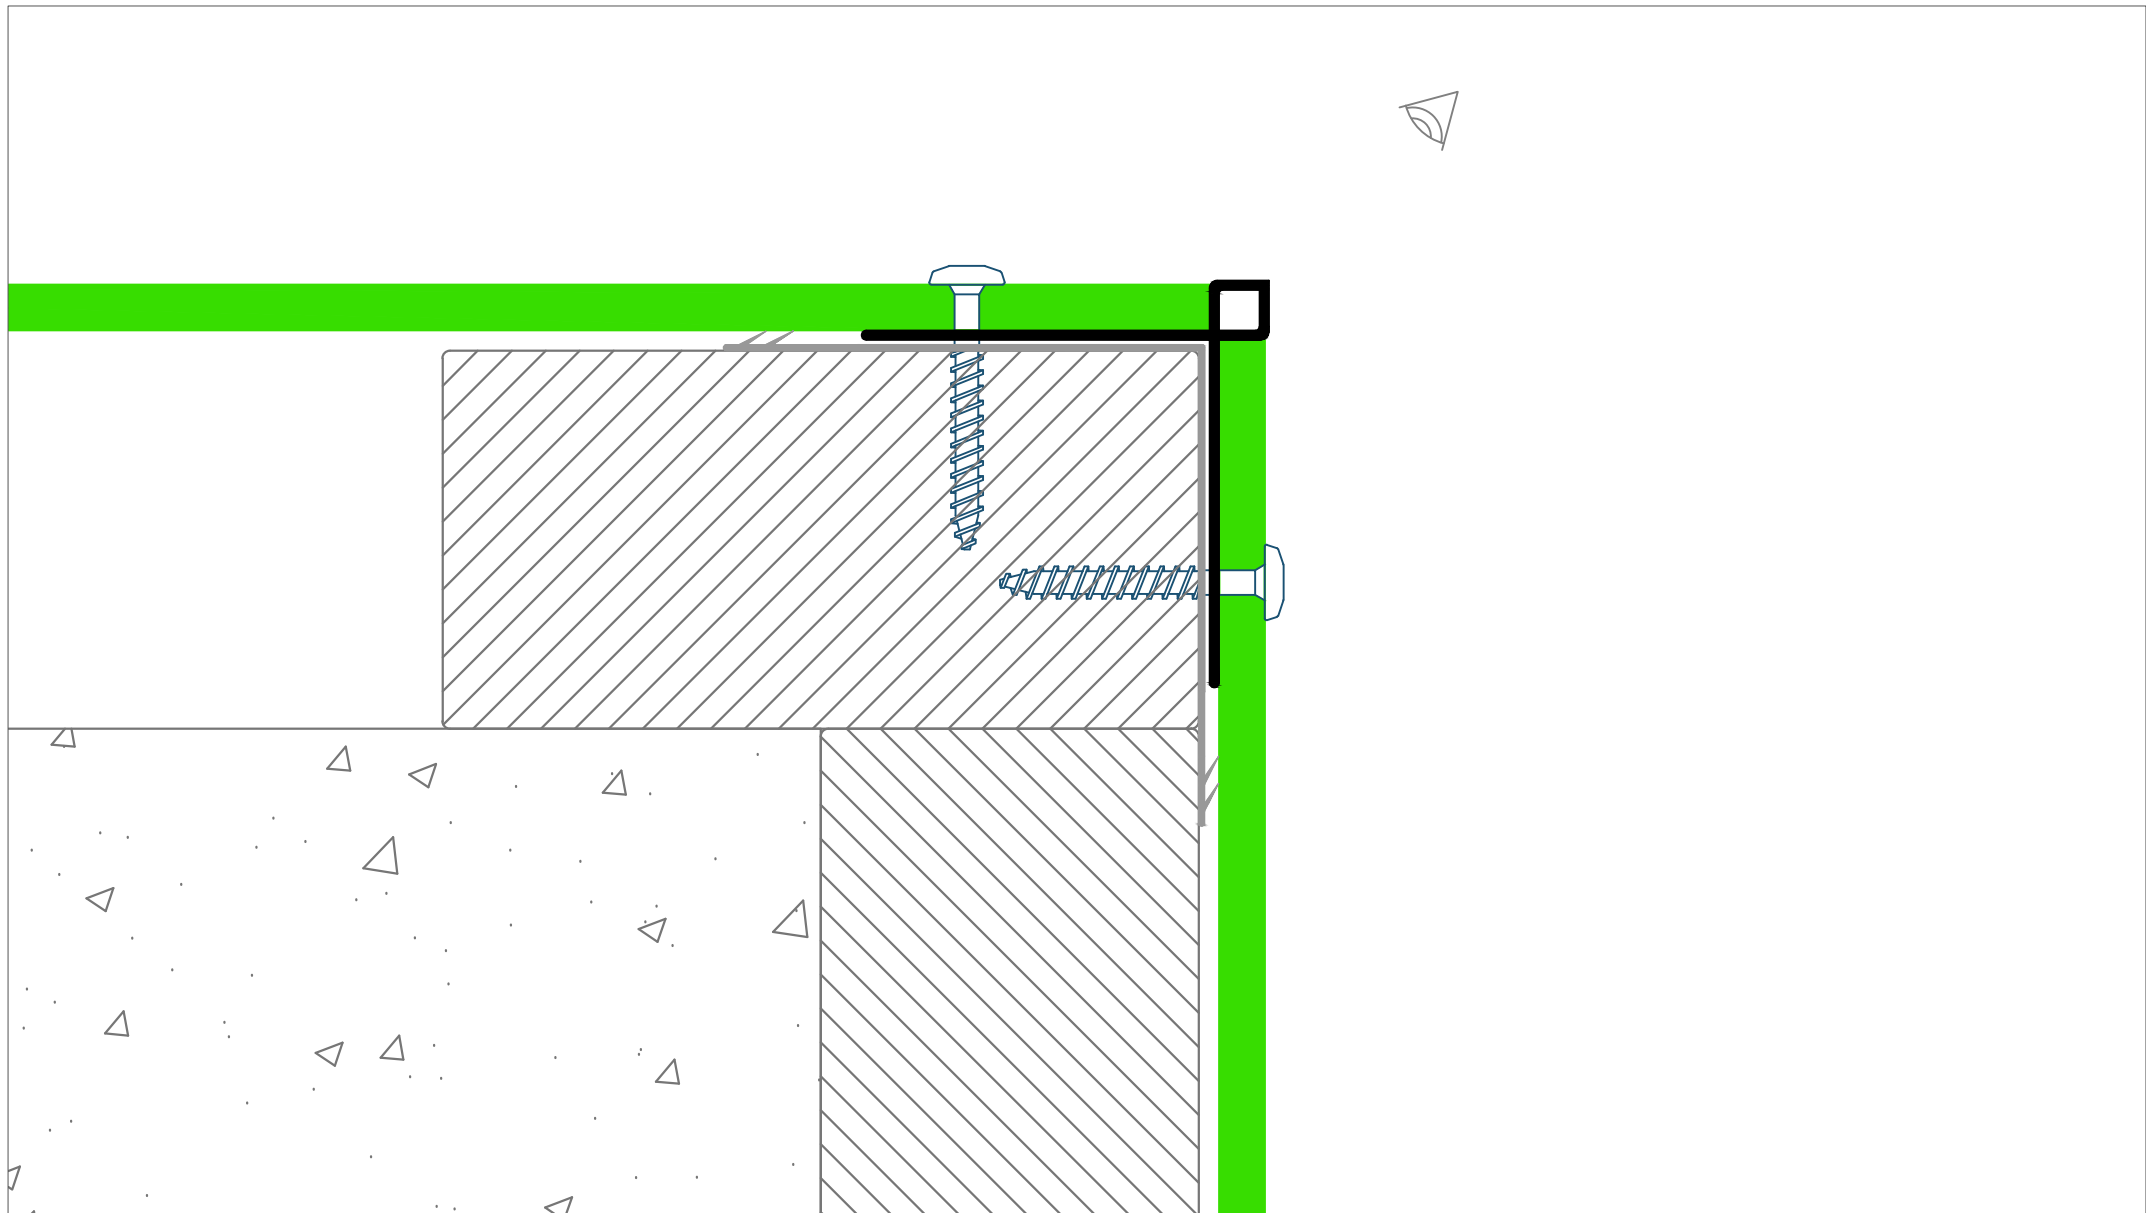

Scale
2:1

Material: uPVC

REF: 016

Edition
ONE

Sheet
1/1

A DIVISION OF AMARI PLASTICS PLC
ALL COPYRIGHTS RESERVED

This drawing remains the property of Plastestrip Profiles, St Austell

Dimensions in mm

Drawn by
GJL

Filename
016.dwg

Date
17/06/2013

Scale
1:1

Typical detail

Material: uPVC

REF: 016

Edition
ONE