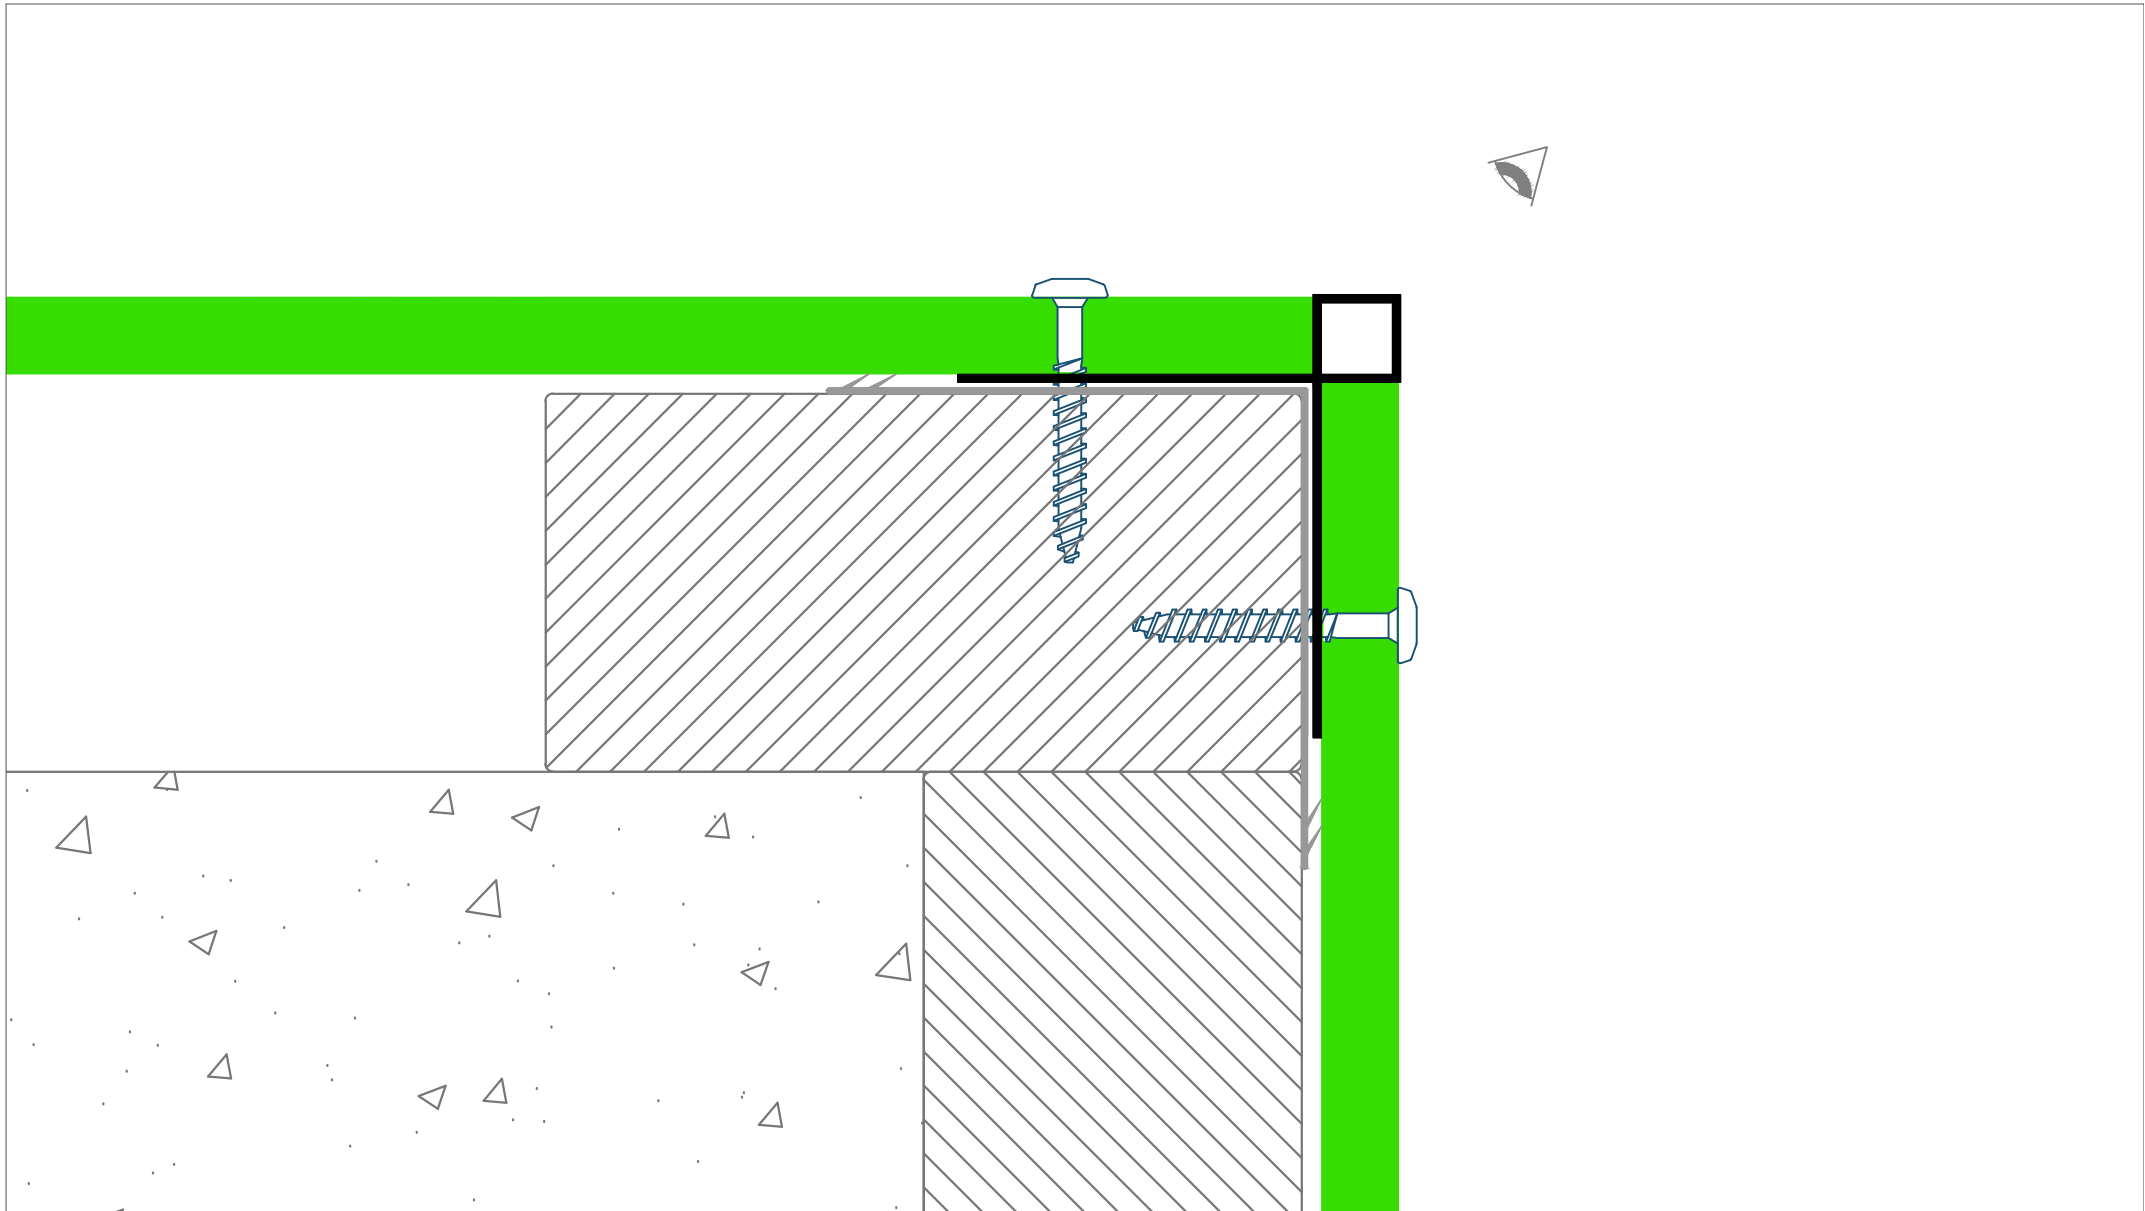

PlastiClad
Cladding accessories

BY PLASTESTRIP PROFILES

A division of Amari Plastics plc

This drawing remains the property of Plastestrip Profiles, St Austell

Dimensions in mm

Drawn by
GJL

Filename
010.dwg

Date
17/06/2013

Scale
2:1

Material: uPVC

REF: 010

Edition
ONE

Sheet
1/1

A DIVISION OF AMARI PLASTICS PLC
ALL COPYRIGHTS RESERVED

This drawing remains the property of Plastestrip Profiles, St Austell

Dimensions in mm

Drawn by
GJL

Filename
010.dwg

Date
17/06/2013

Scale
1:1

Typical detail

Material: uPVC

REF: 010

Edition
ONE