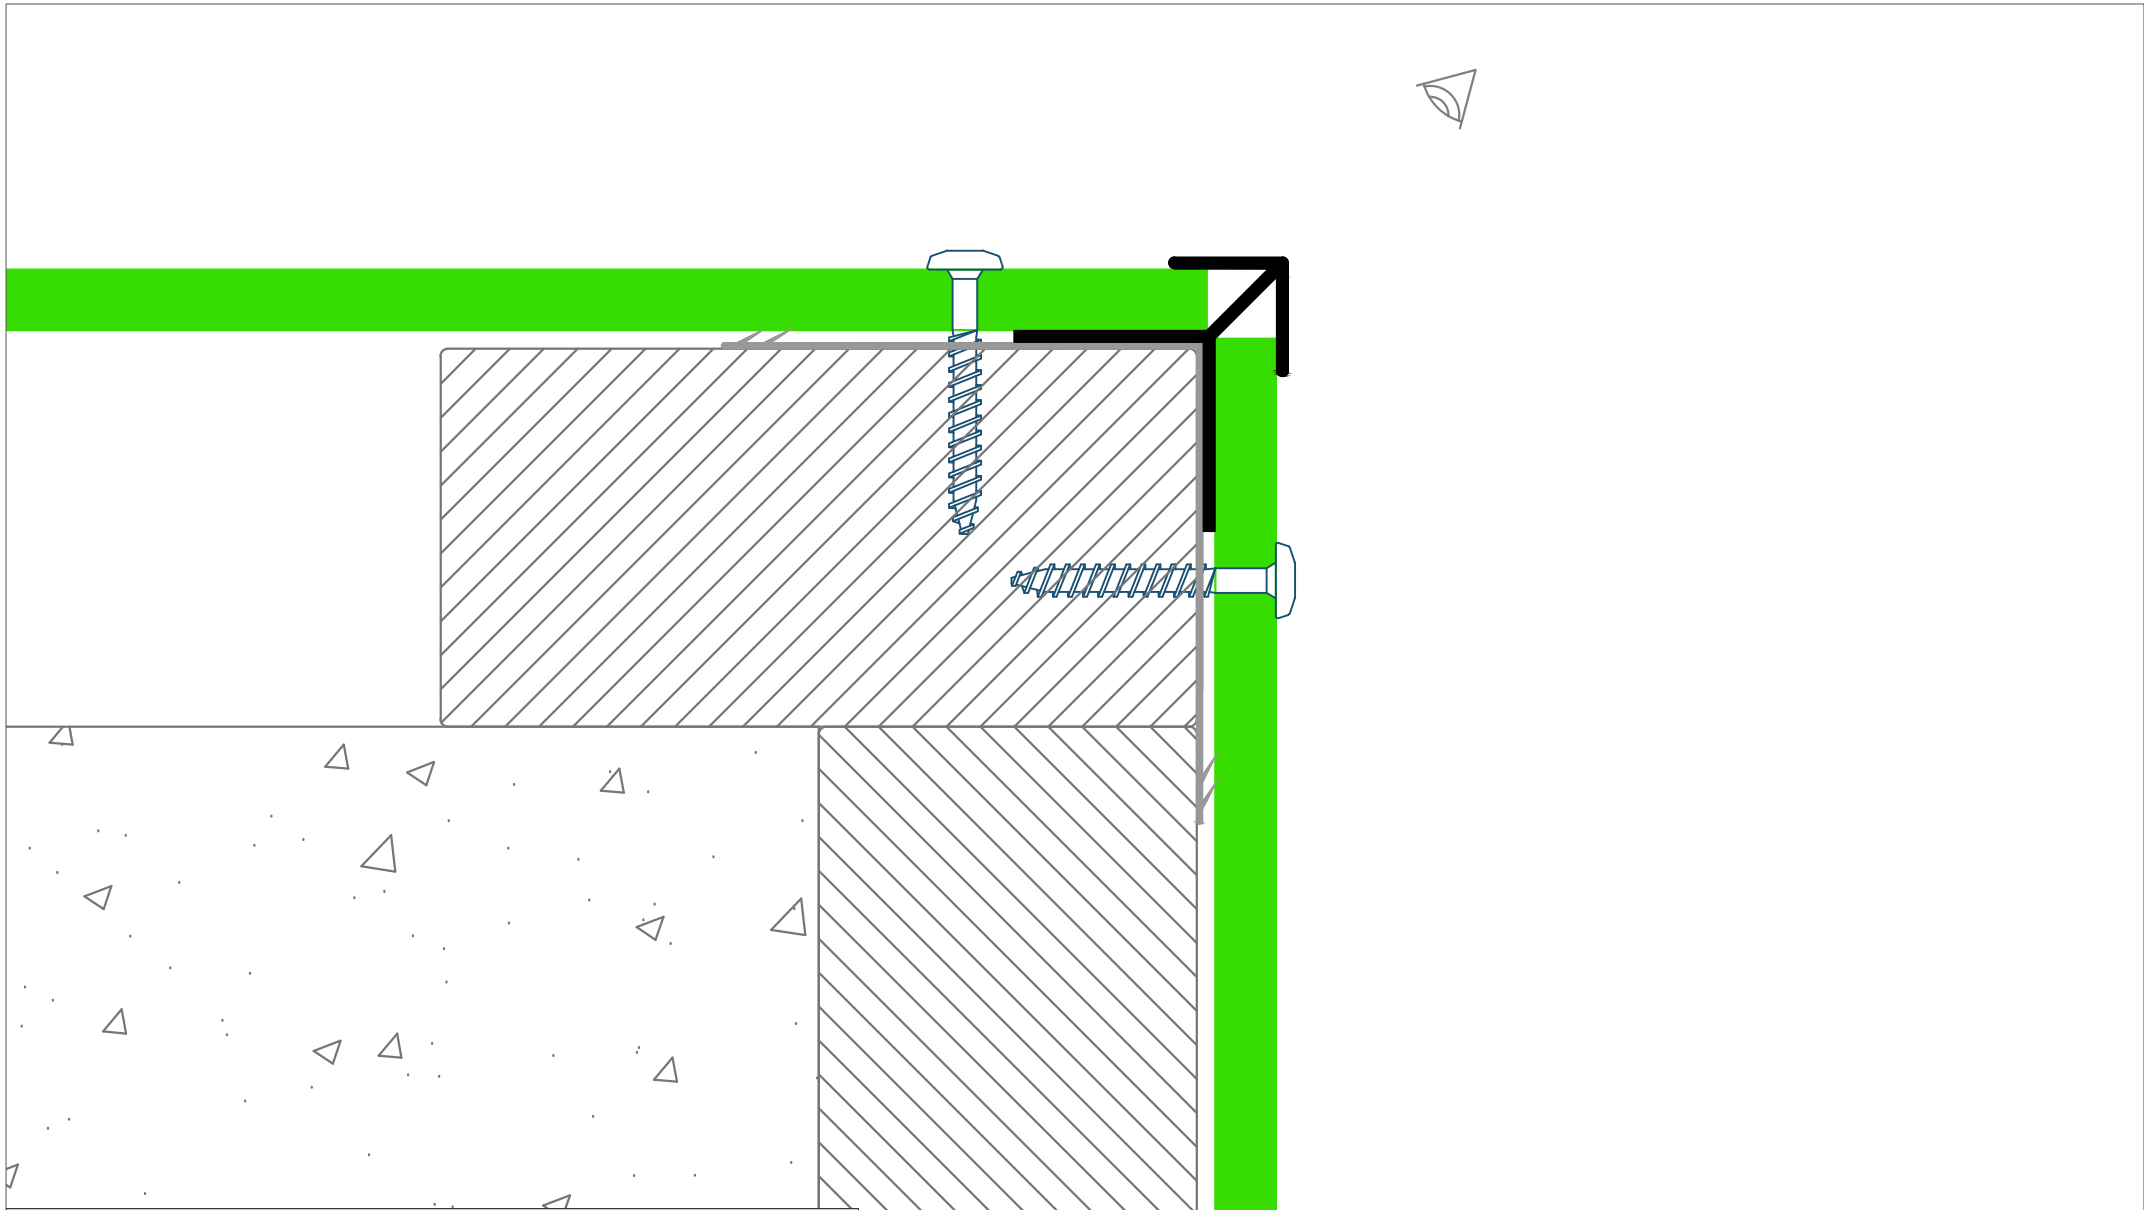

PlastiClad
Cladding accessories

BY PLASTESTRIP PROFILES

A division of Amari Plastics plc

This drawing remains the property of Plastestrip Profiles, St Austell

Dimensions in mm

Drawn by
GJL

Filename
008.dwg

Date
17/06/2013

Scale
2:1

Material: uPVC

REF: 008

Edition
ONE

Sheet
1/1

PlastiClad
Cladding accessories

BY PLATESTRIIP PROFILES

A division of Amari Plastics plc

This drawing remains the property of Plastestrip Profiles, St Austell

Drawn by
GJL

Filename
008.dwg

Dimensions in mm

Date
17/06/2013

Scale
1:1

Typical detail

Material: uPVC