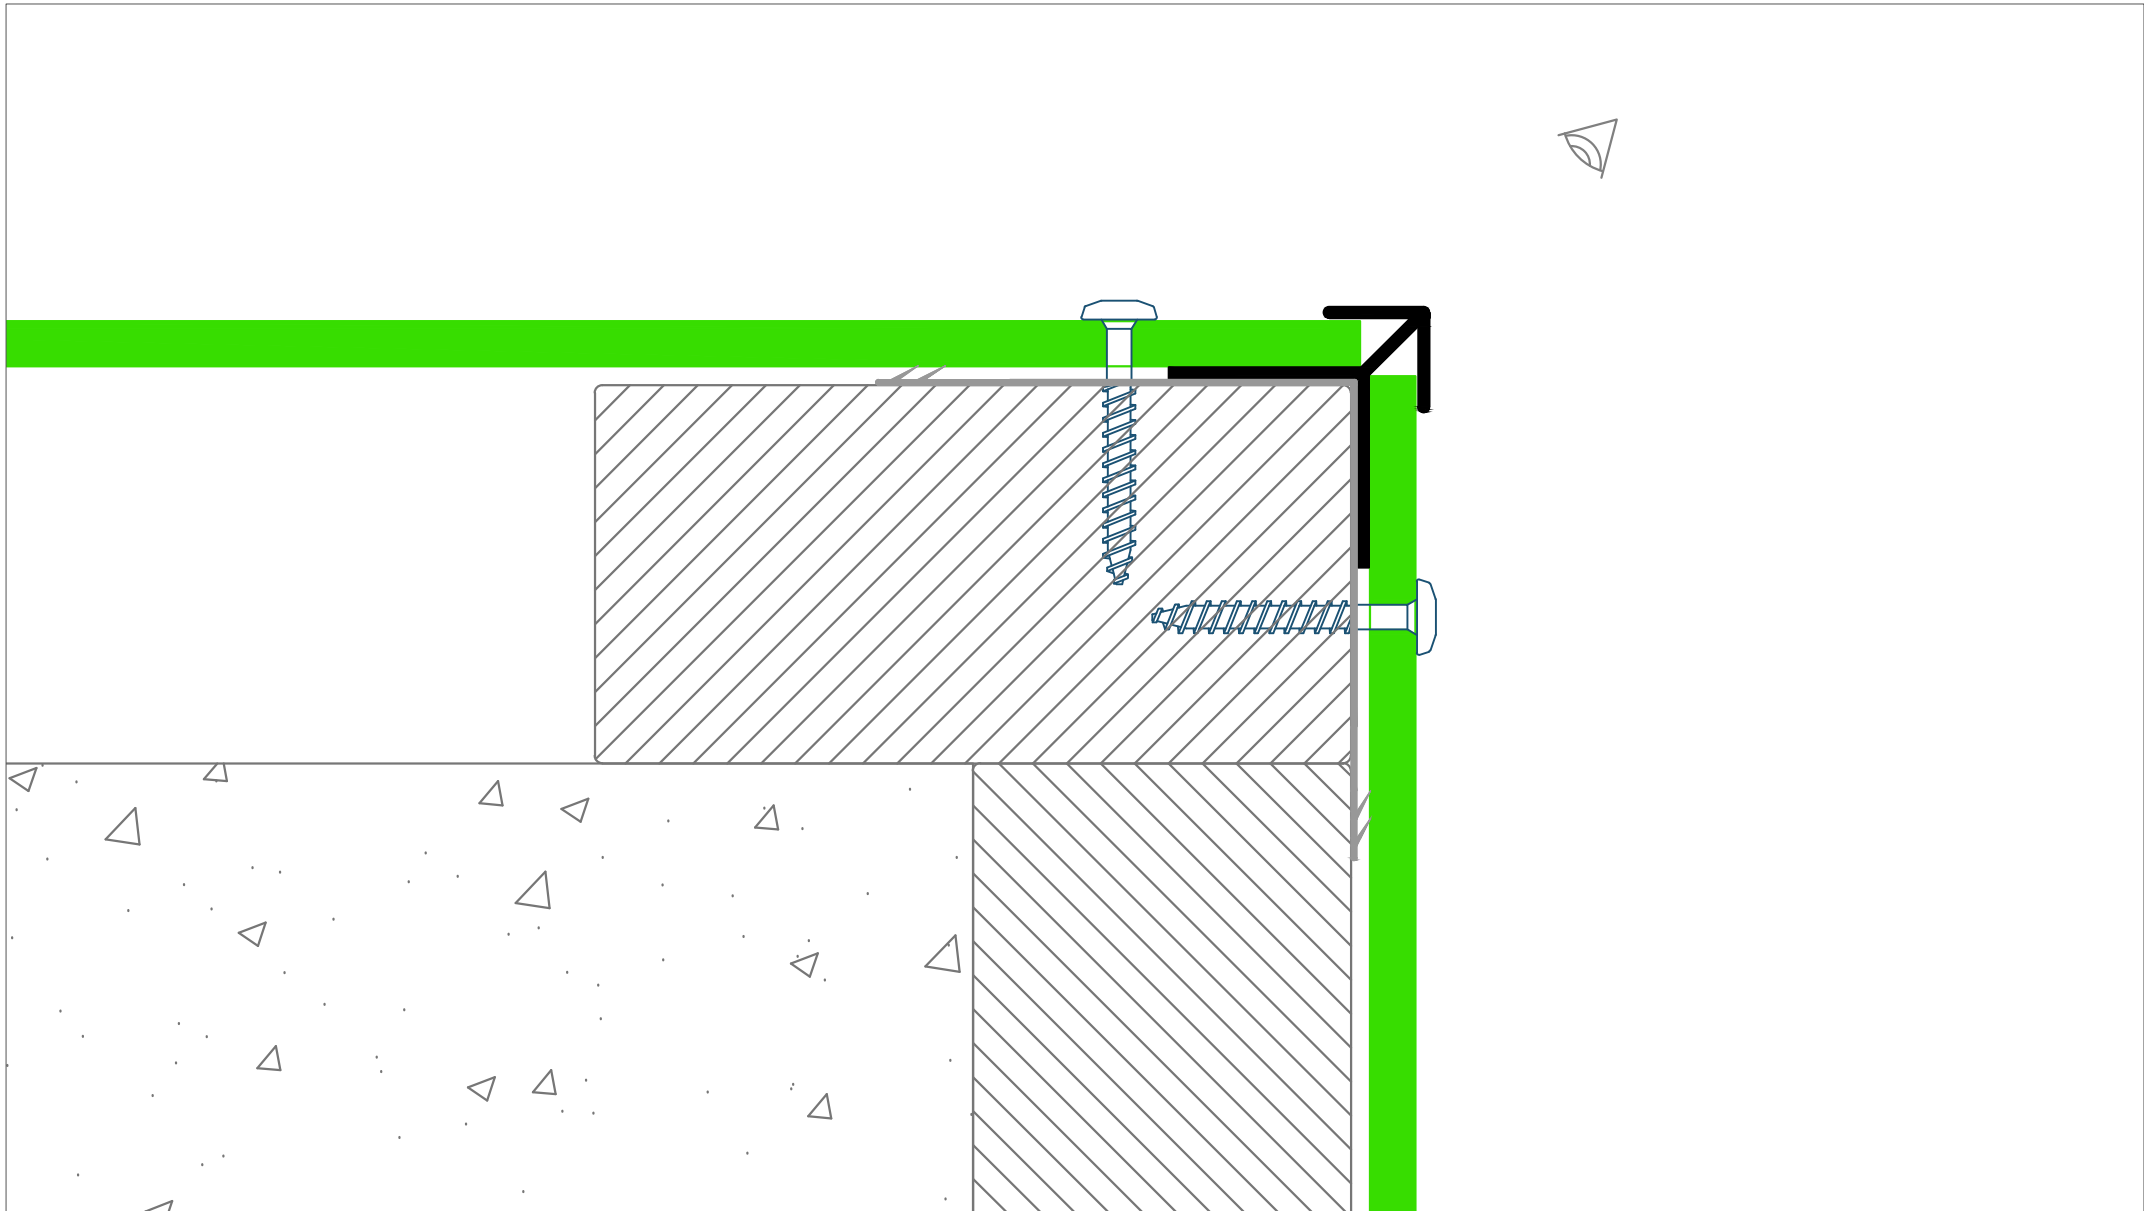

Scale
2:1

Material: uPVC

REF: 006

Edition
ONE

Sheet
1/1

A DIVISION OF AMARI PLASTICS PLC
ALL COPYRIGHTS RESERVED

This drawing remains the property of Plastestrip Profiles, St Austell

Dimensions in mm

Drawn by
GJL

Filename
006.dwg

Date
17/06/2013

Scale
1:1

Typical detail

Material: uPVC

REF: 006

Edition
ONE